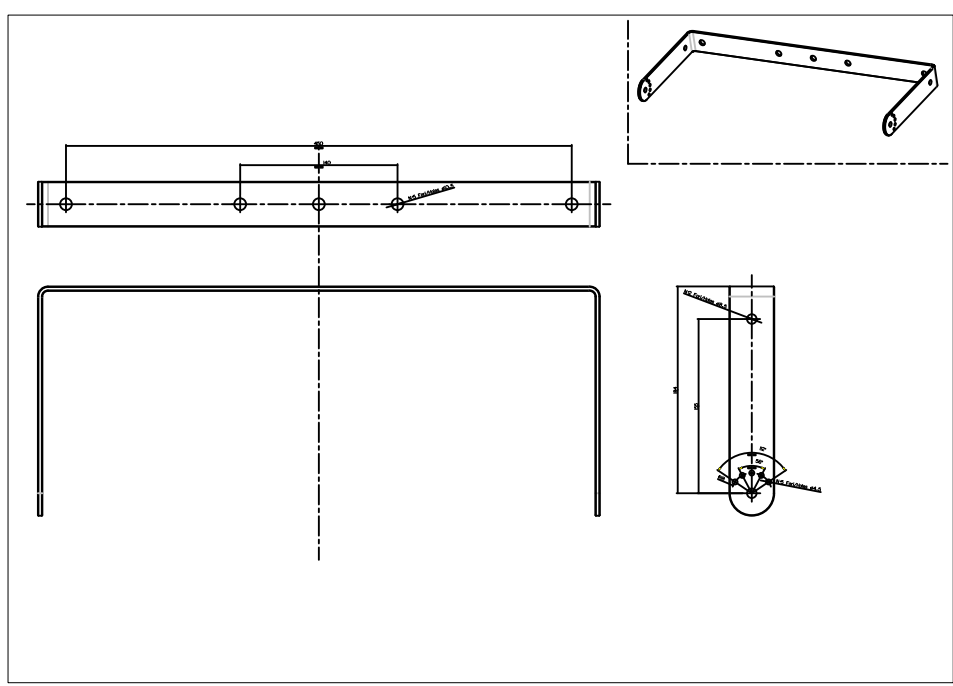

GENTILE-MAX
GENTILE-RU

BRACKET FOR P1108-T/P3108

GENTILE-INSERT