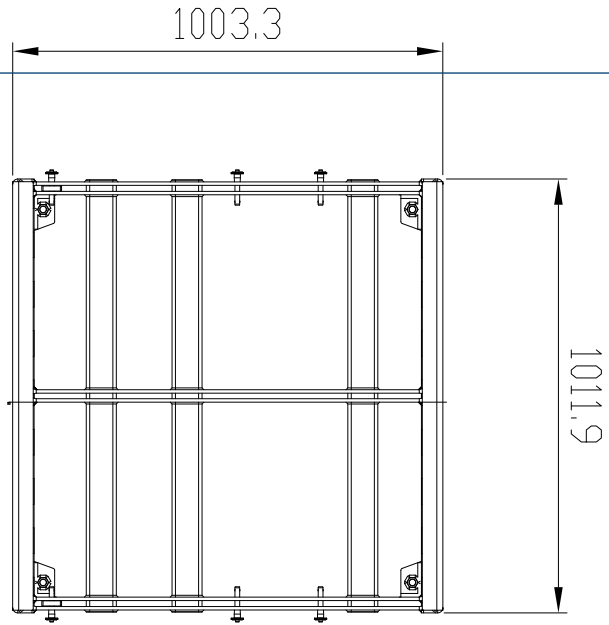

FL-B LG TTL 55

FLY BAR LONG

FEATURES

- TTL Modules: 1 pcs for MAX 24 pcs

**TECHNICAL SPECIFICATIONS**

General specifications	TTL Modules:	1 pcs for MAX 24 pcs
Standard compliance	CE marking:	Yes
Physical specifications	Color:	Black
Size	Weight:	105.8 kg / 233.25 lbs
Shipping informations	Package Height:	170 mm / 6.69 inches
	Package Width:	1040 mm / 40.94 inches
	Package Depth:	1090 mm / 42.91 inches
	Package Weight:	131.4 kg / 289.69 lbs

PART NUMBER

- **13360207**

FL-B LG TTL 55

FLYBAR LUNGO
TTL55-A