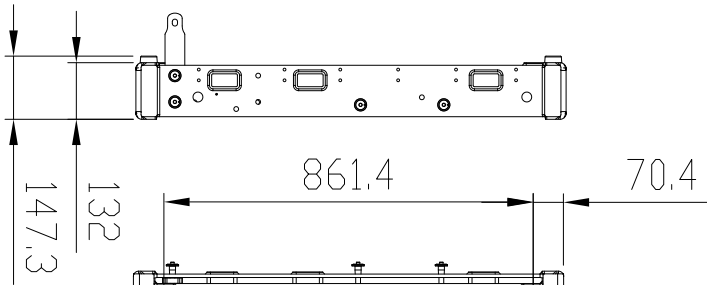

FL-B LG TTL 55

FLY BAR LONG

FEATURES

- TTL Modules: 1 pcs for MAX 24 pcs

**TECHNICAL SPECIFICATIONS**

General specifications	TTL Modules:	1 pcs for MAX 24 pcs
Standard compliance	CE marking:	Yes
Physical specifications	Color:	Black
Size	Weight:	105.8 kg / 233.25 lbs
Shipping informations	Package Height:	170 mm / 6.69 inches
	Package Width:	1040 mm / 40.94 inches
	Package Depth:	1090 mm / 42.91 inches
	Package Weight:	131.4 kg / 289.69 lbs

PART NUMBER

- **13360207**

FL-B LG TTL 55

FLYBAR LUNGO
TTL55-A