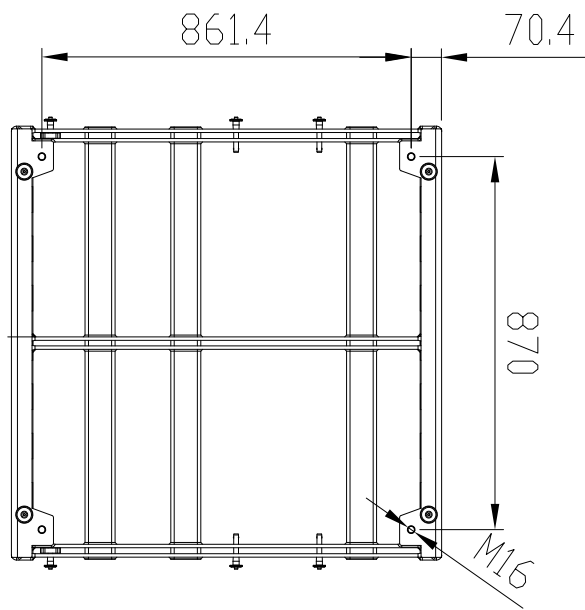

FL-B LG TTL 55

FLY BAR LONG

FEATURES

- TTL Modules: 1 pcs for MAX 24 pcs

**TECHNICAL SPECIFICATIONS**

General specifications	TTL Modules:	1 pcs for MAX 24 pcs
Standard compliance	CE marking:	Yes
Physical specifications	Color:	Black
Size	Weight:	105.8 kg / 233.25 lbs
Shipping informations	Package Height:	170 mm / 6.69 inches
	Package Width:	1040 mm / 40.94 inches
	Package Depth:	1090 mm / 42.91 inches
	Package Weight:	131.4 kg / 289.69 lbs

PART NUMBER

- **13360207**

FL-B LG TTL 55

FLYBAR LUNGO
TTL55-A