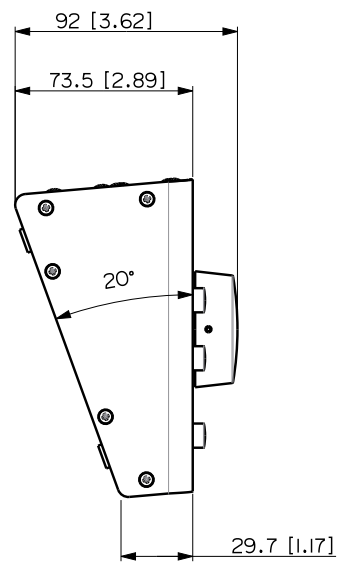

### FEATURES

- High Precision Volume Knob
- Distortionless Passive Attenuation Circuitry
- Rugged Metal Construction
- 2 IN x 2 OUT Stereo Controller/Switcher

**TECHNICAL SPECIFICATIONS**

<b>Standard compliance</b>	CE marking:	Yes
<b>Physical specifications</b>	Cabinet/Case Material:	Steel
<b>Size</b>	Height:	80 mm / 3.15 inches
	Width:	140 mm / 5.51 inches
	Depth:	140 mm / 5.51 inches
	Weight:	0.95 kg / 2.09 lbs
<b>Shipping informations</b>	Package Height:	116 mm / 4.57 inches
	Package Width:	169 mm / 6.65 inches
	Package Depth:	174 mm / 6.85 inches
	Package Weight:	1.25 kg / 2.76 lbs

**PART NUMBER**

- **17140105**

MC-1

EAN 8024530017682

VISTA 3D / 3D VIEW