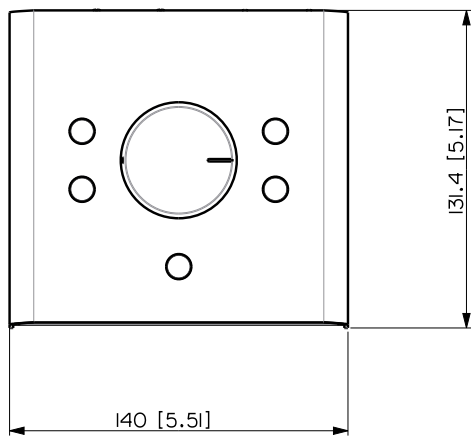

VISTA 3D / 3D VIEW