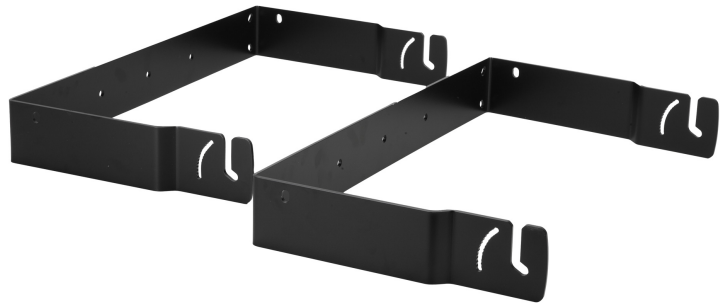

H-BR 2X HD 12-32

PAIR OF HORIZONTAL BRACKET

DESCRIPTION

Pair of horizontal bracket for mounting HD12-A speakers on the wall.

FEATURES

- D Line approved original accessory
- Safe and quick loudspeaker installation
- Steel construction
- Painted with black, scratch resistant, paint

TECHNICAL SPECIFICATIONS

General specifications	Protection	Scratch
Standard compliance	CE marking:	Yes
Physical specifications	Cabinet/Case Material:	Steel
Size	Height:	90 mm / 3.54 inches
	Width:	670 mm / 26.38 inches
	Depth:	380 mm / 14.96 inches
	Weight:	10.05 kg / 22.16 lbs
Shipping informations	Package Height:	105 mm / 4.13 inches
	Package Width:	720 mm / 28.35 inches
	Package Depth:	410 mm / 16.14 inches
	Package Weight:	10.89 kg / 24.01 lbs