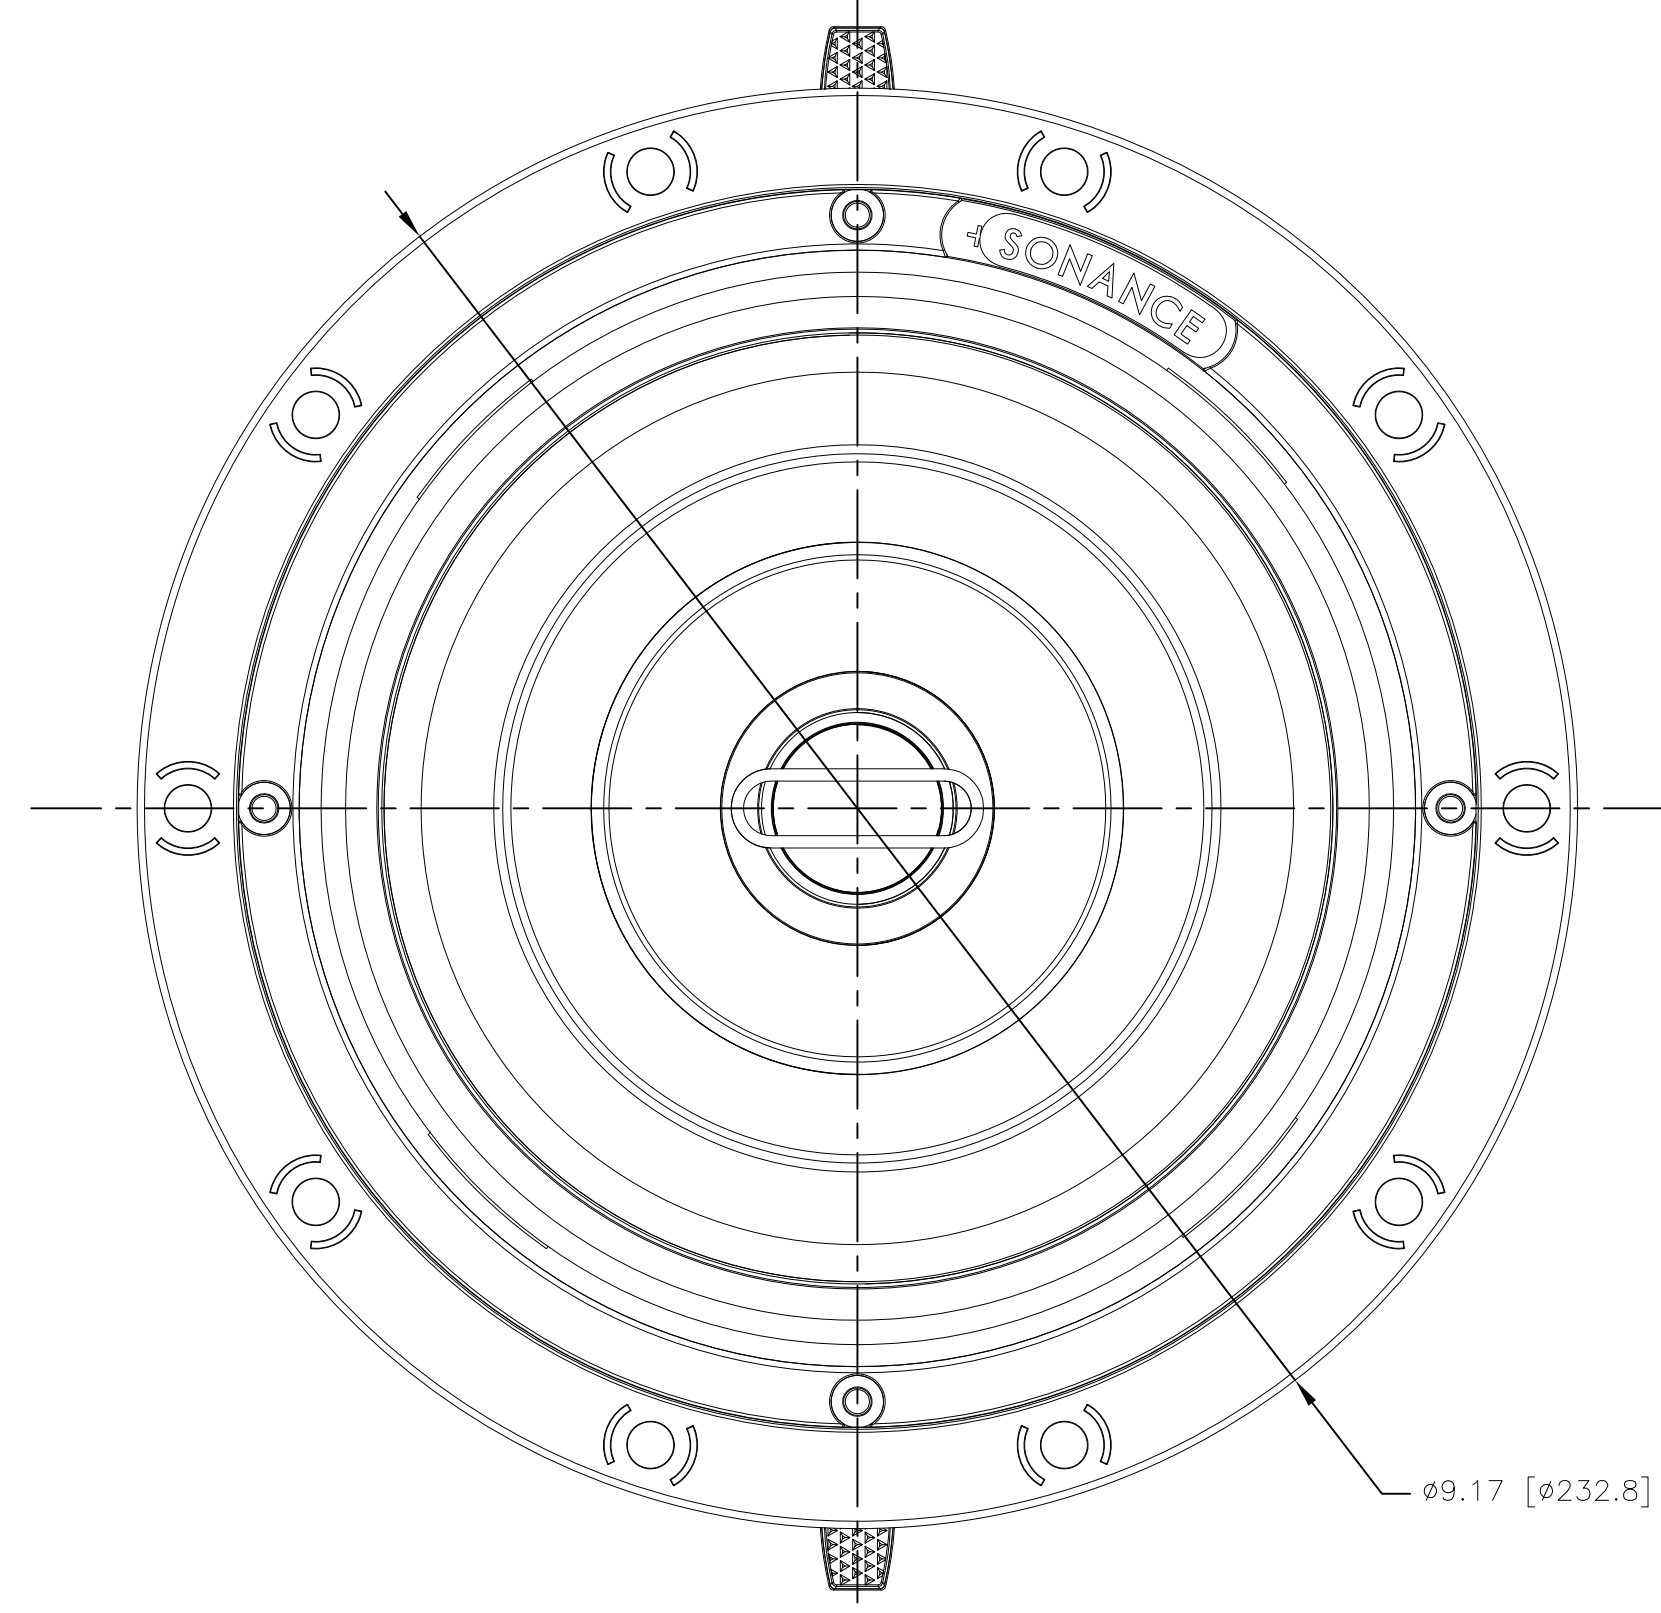

FRONT

BACK/MINIMUM CUTOUT

MOUNTING DEPTH

GRILLE

ISOMETRIC

SONANCE

212 Avenida Fabricante, San Clemente, CA. 92630  
 800 582-7777 949 492-7777 FAX 949 361-5579  
 www.sonance.com

VP68R

SCALE: 1:1

DRAWN BY:

DRWN - PART NUMBER

REV.

SHEET: OF

RELEASED ON: