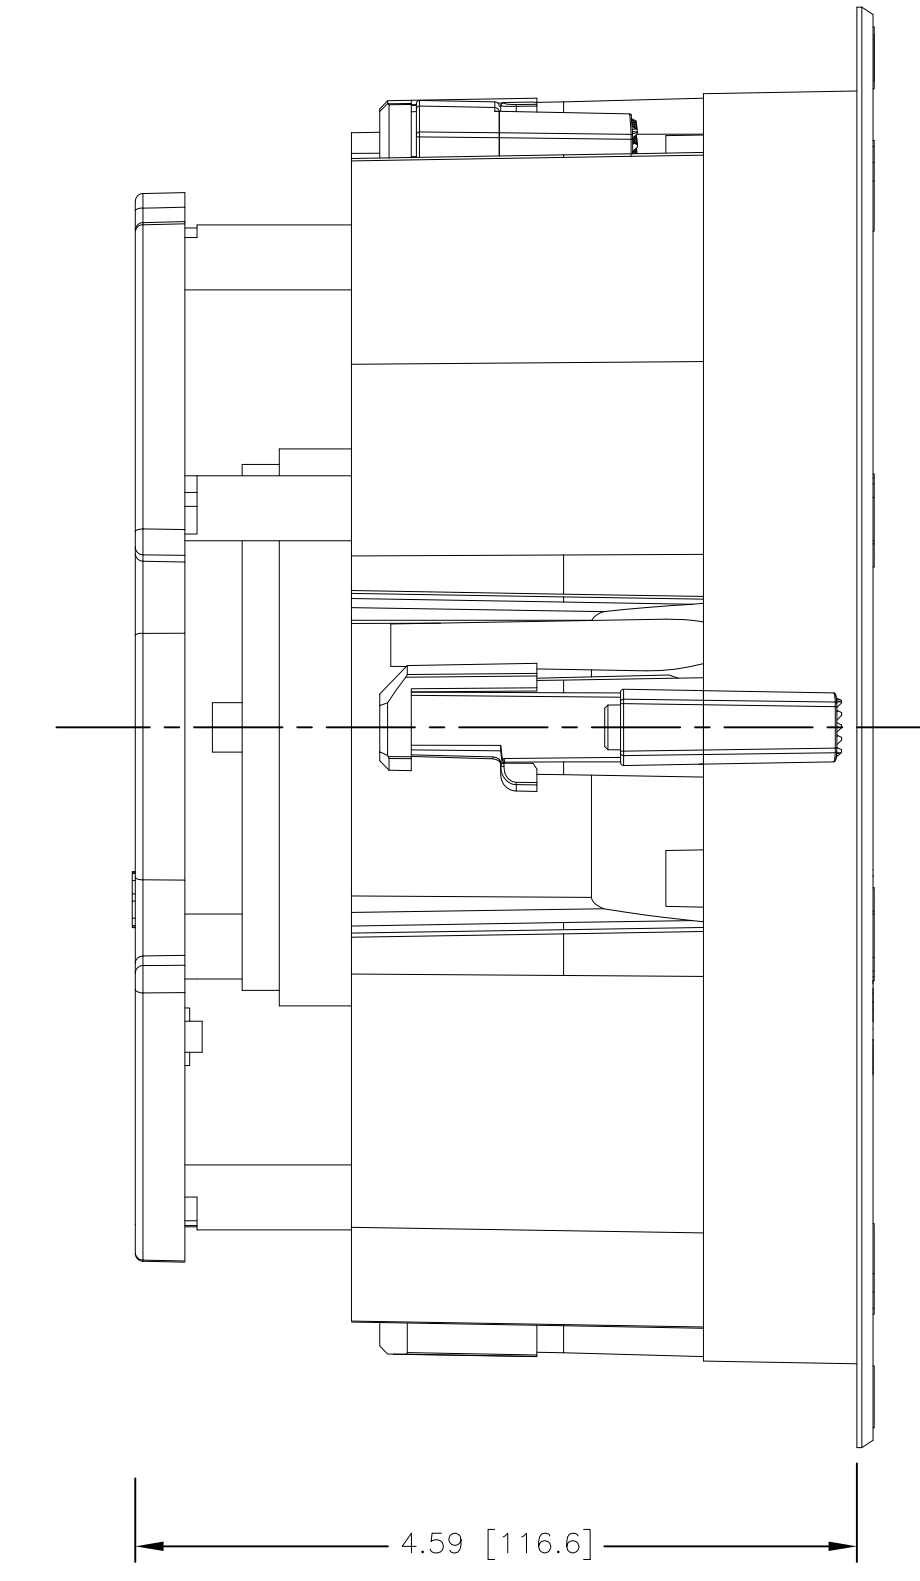

FRONT

BACK/MINIMUM CUTOUT

MOUNTING DEPTH

GRILLE

ISOMETRIC

SONANCE

212 Avenida Fabricante, San Clemente, CA. 92630  
 800 582-7777 949 492-7777 FAX 949 361-5579  
 www.sonance.com

VP68R

SCALE: 1:1

DRAWN BY:

DRWN - PART NUMBER

REV.

SHEET: OF

RELEASED ON: