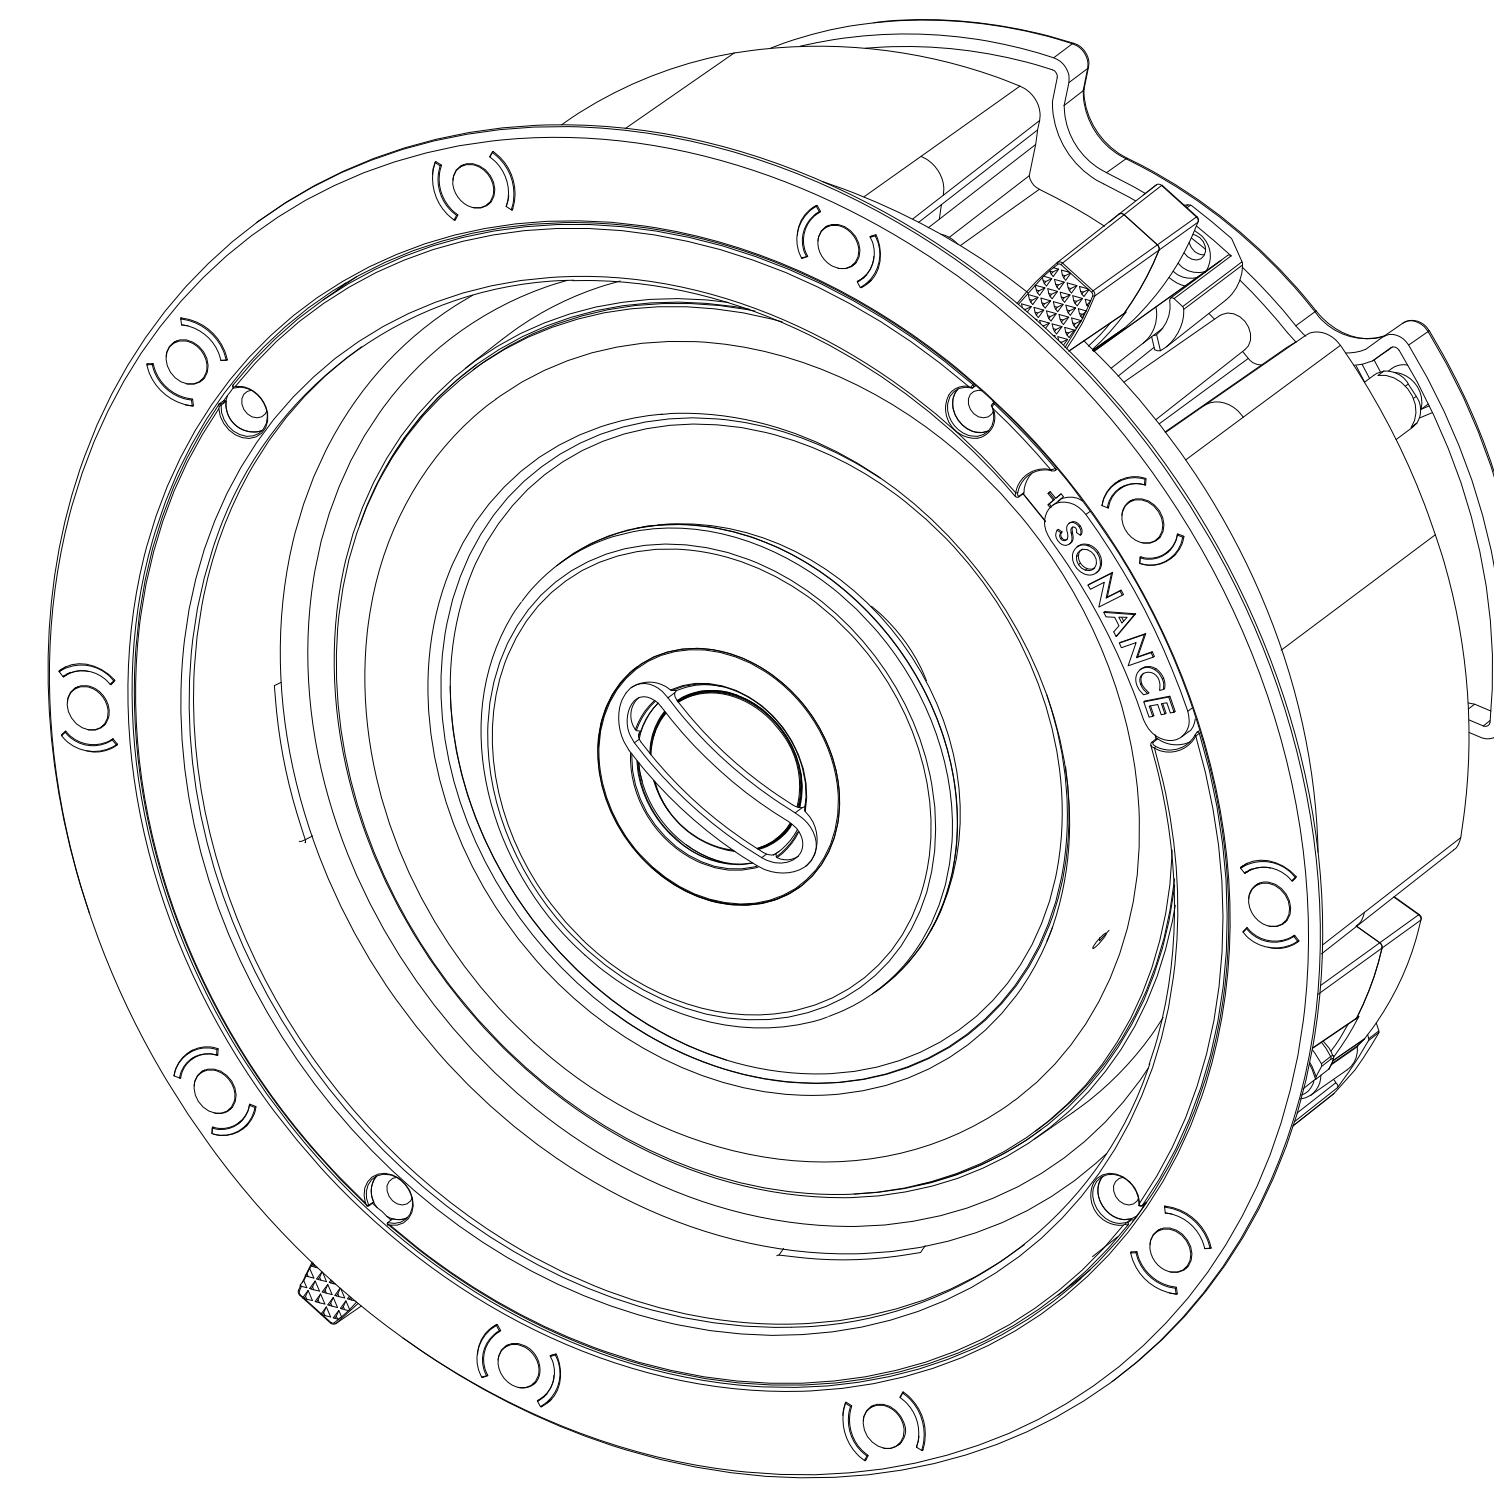

FRONT

BACK/MINIMUM CUTOUT

MOUNTING DEPTH

GRILLE

ISOMETRIC

SONANCE

212 Avenida Fabricante, San Clemente, CA. 92630  
 800 582-7777 949 492-7777 FAX 949 361-5579  
 www.sonance.com

VP68R

SCALE: 1:1

DRAWN BY:

DRWN - PART NUMBER

REV.

SHEET: OF

RELEASED ON: