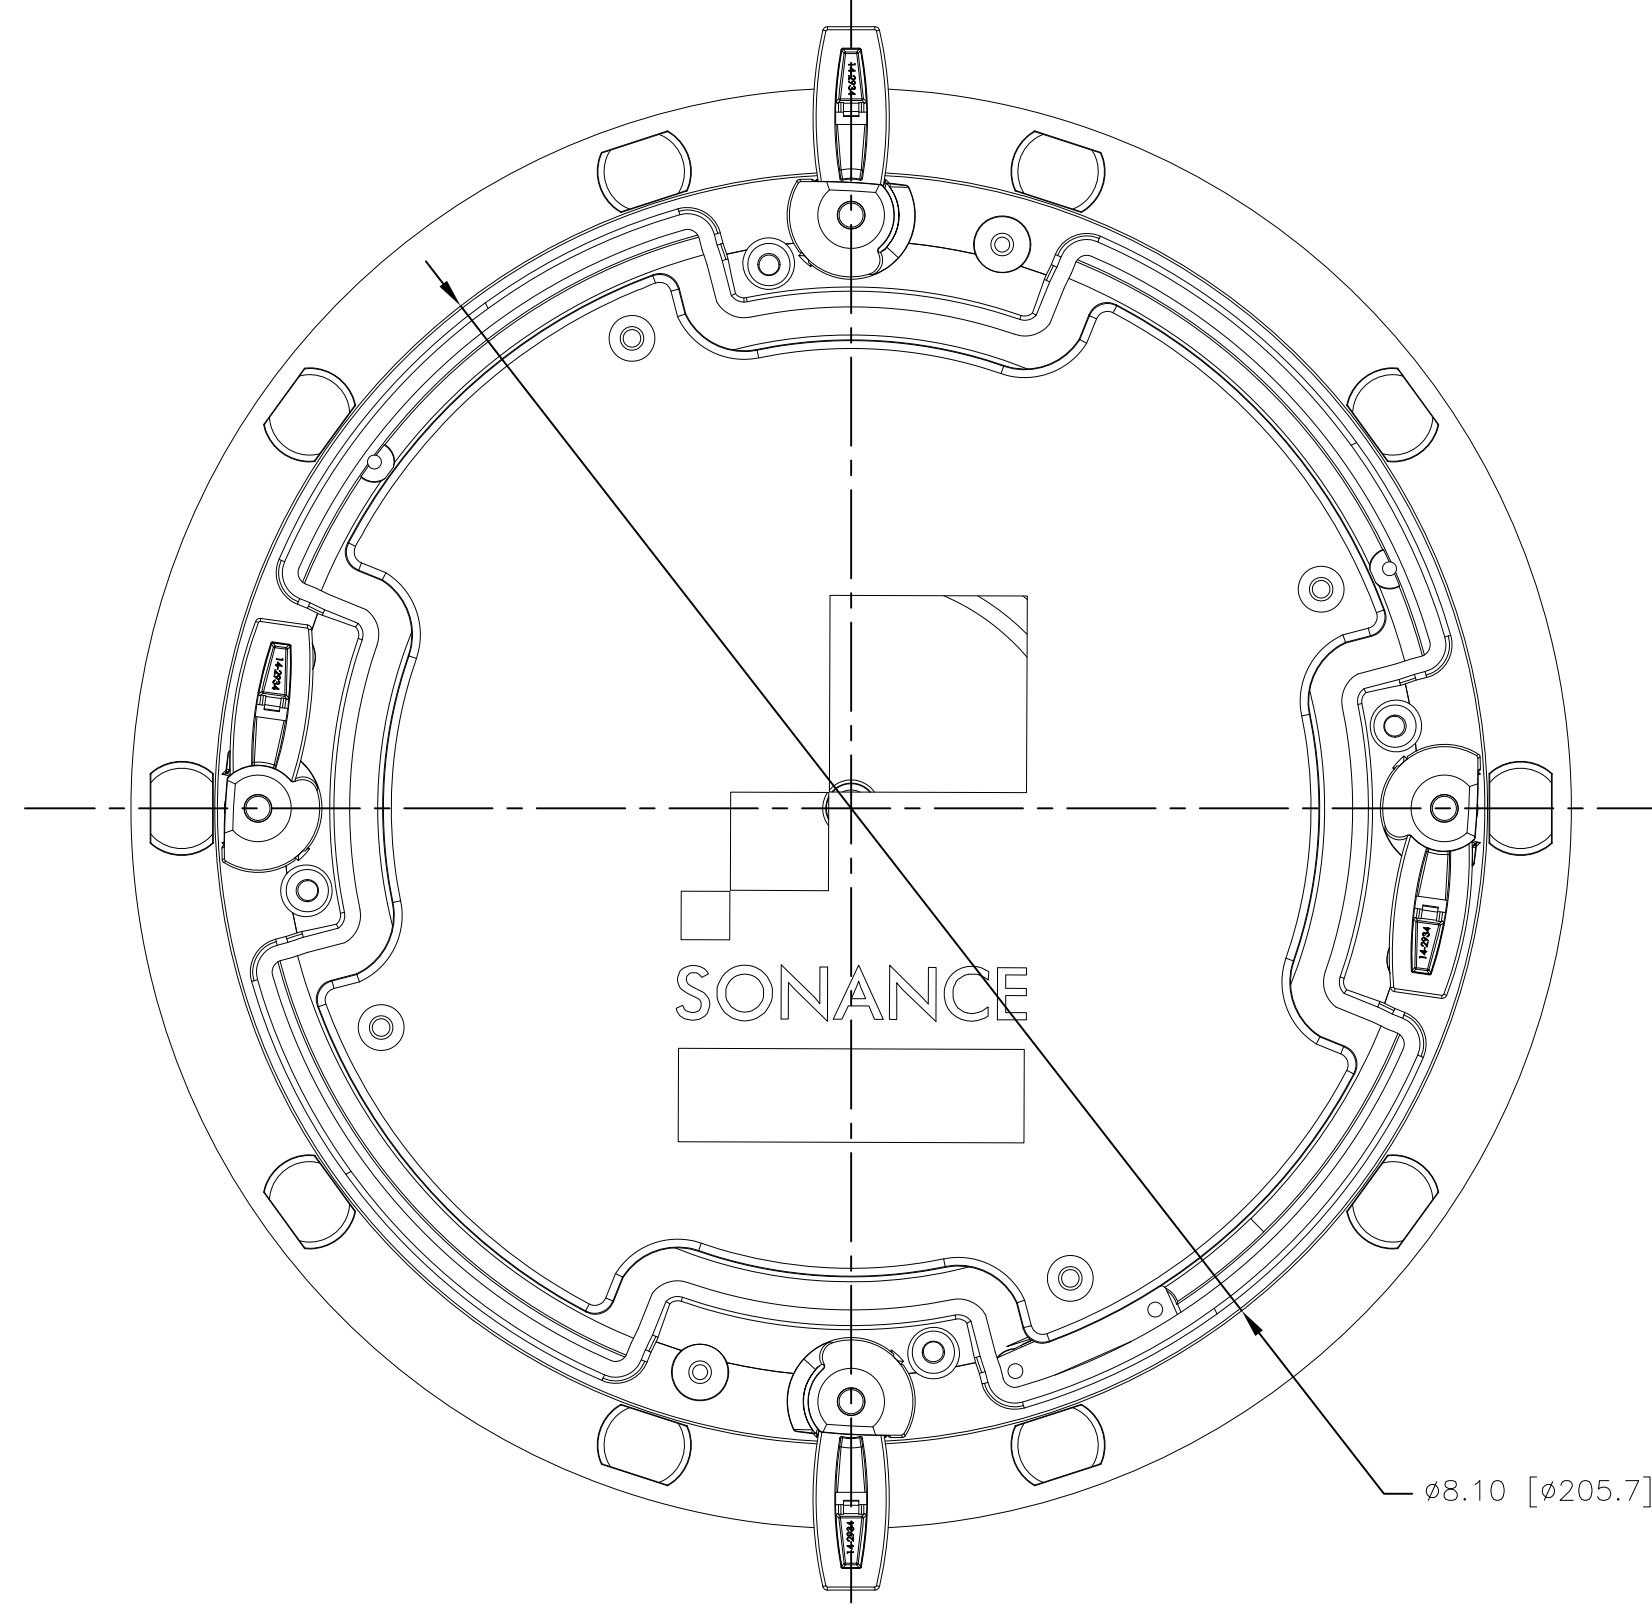

FRONT

BACK/MINIMUM CUTOUT

MOUNTING DEPTH

GRILLE

ISOMETRIC

SONANCE

212 Avenida Fabricante, San Clemente, CA. 92630  
 800 582-7777 949 492-7777 FAX 949 361-5579  
 www.sonance.com

VP68R

SCALE: 1:1

DRAWN BY:

DRWN - PART NUMBER

REV.

SHEET: OF

RELEASED ON: