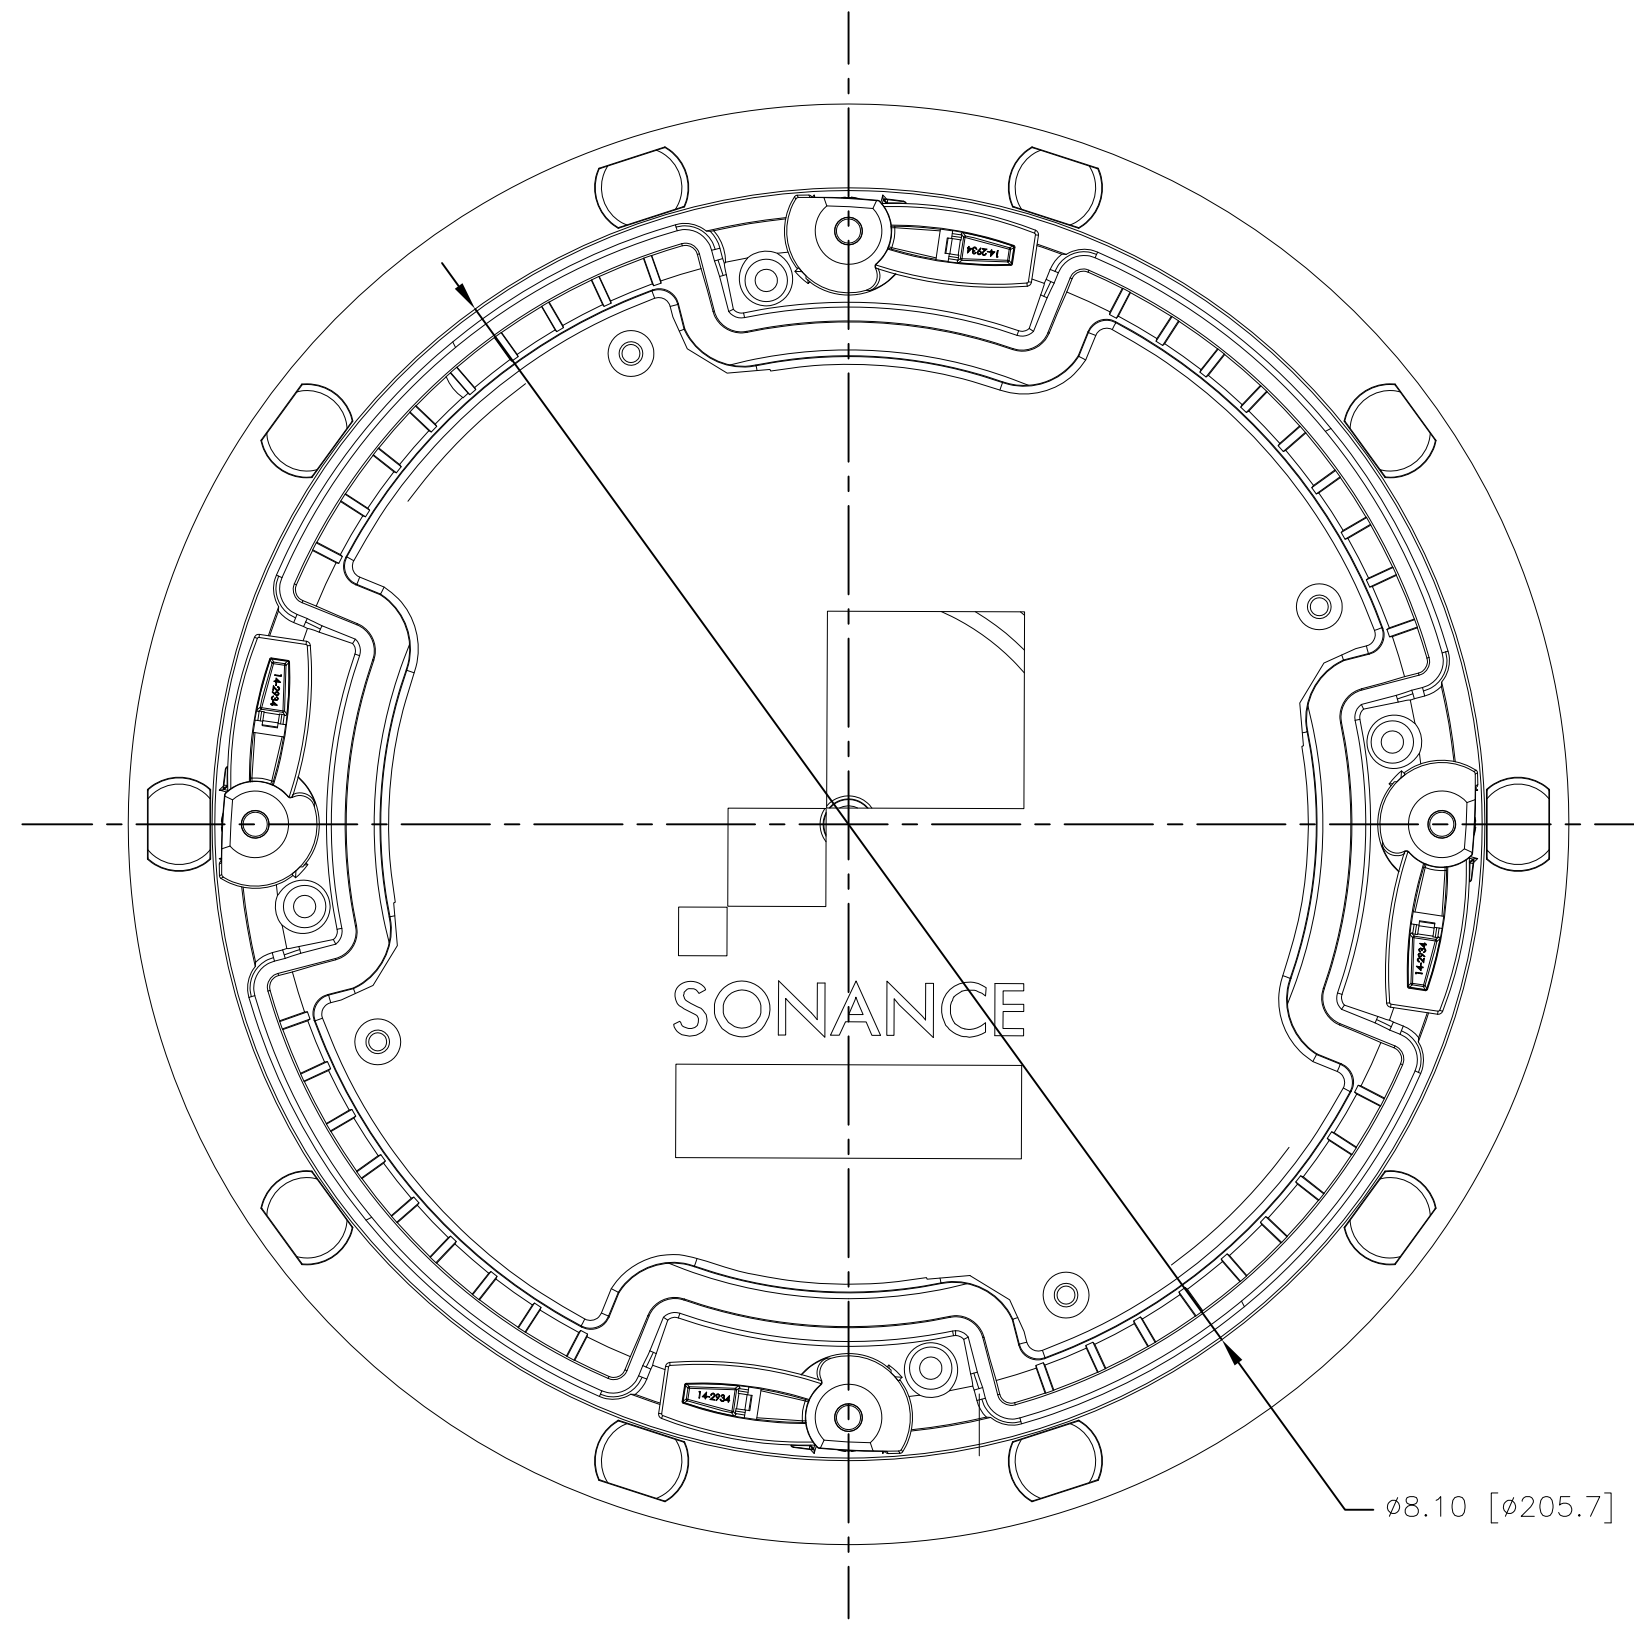

FRONT

BACK/MINIMUM CUTOUT

MOUNTING DEPTH

GRILLE

ISOMETRIC

SONANCE

212 Avenida Fabricante, San Clemente, CA. 92630
 800 582-7777 949 492-7777 FAX 949 361-5579
 www.sonance.com

VP66R

SCALE: 1:1

DRAWN BY:

DRWN - PART NUMBER

REV.

SHEET: OF

RELEASED ON: