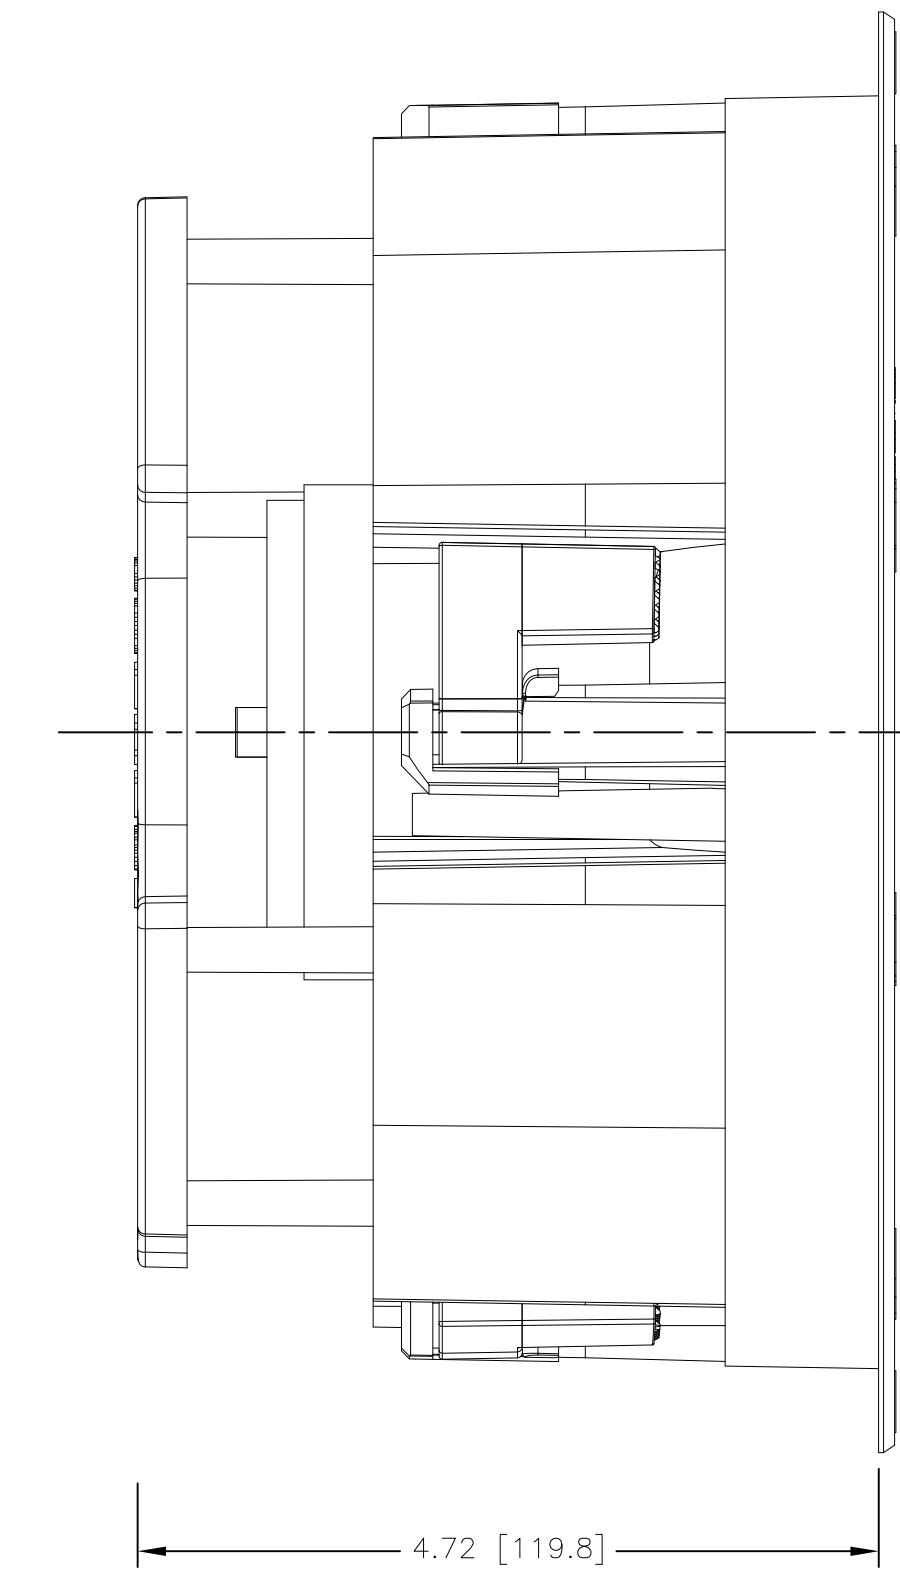

FRONT

BACK/MINIMUM CUTOUT

MOUNTING DEPTH

GRILLE

ISOMETRIC

SONANCE

212 Avenida Fabricante, San Clemente, CA. 92630
 800 582-7777 949 492-7777 FAX 949 361-5579
 www.sonance.com

VP66R

SCALE: 1:1

DRAWN BY:

DRWN - PART NUMBER

REV.

SHEET: OF

RELEASED ON: