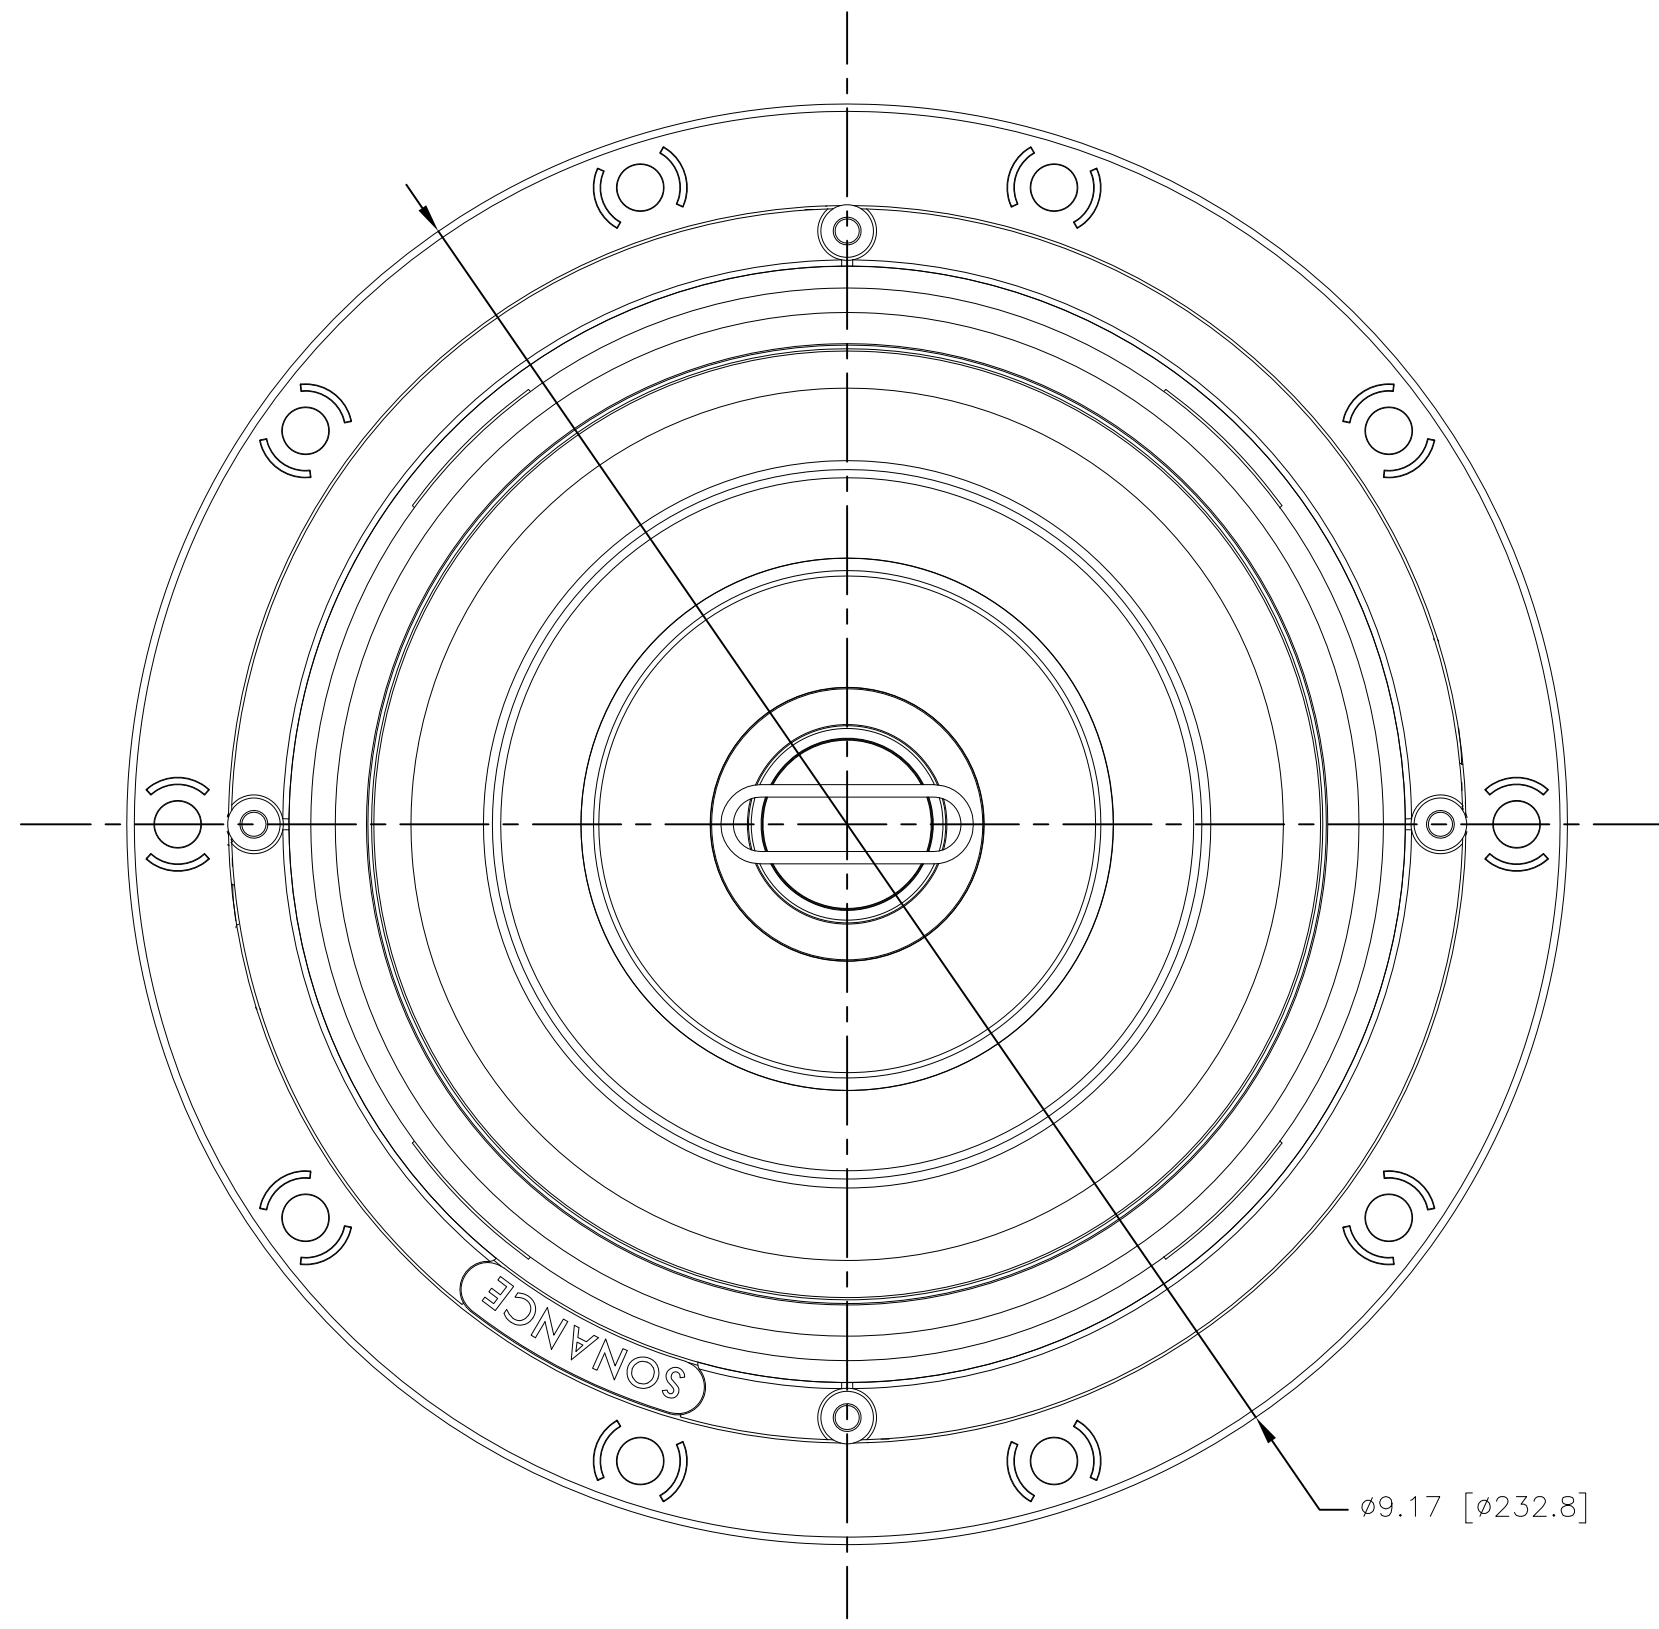

FRONT

BACK/MINIMUM CUTOUT

MOUNTING DEPTH

GRILLE

ISOMETRIC

SONANCE

212 Avenida Fabricante, San Clemente, CA. 92630
 800 582-7777 949 492-7777 FAX 949 361-5579
 www.sonance.com

VP66R

SCALE: 1:1

DRAWN BY:

DRWN - PART NUMBER

REV.

SHEET: OF

RELEASED ON: