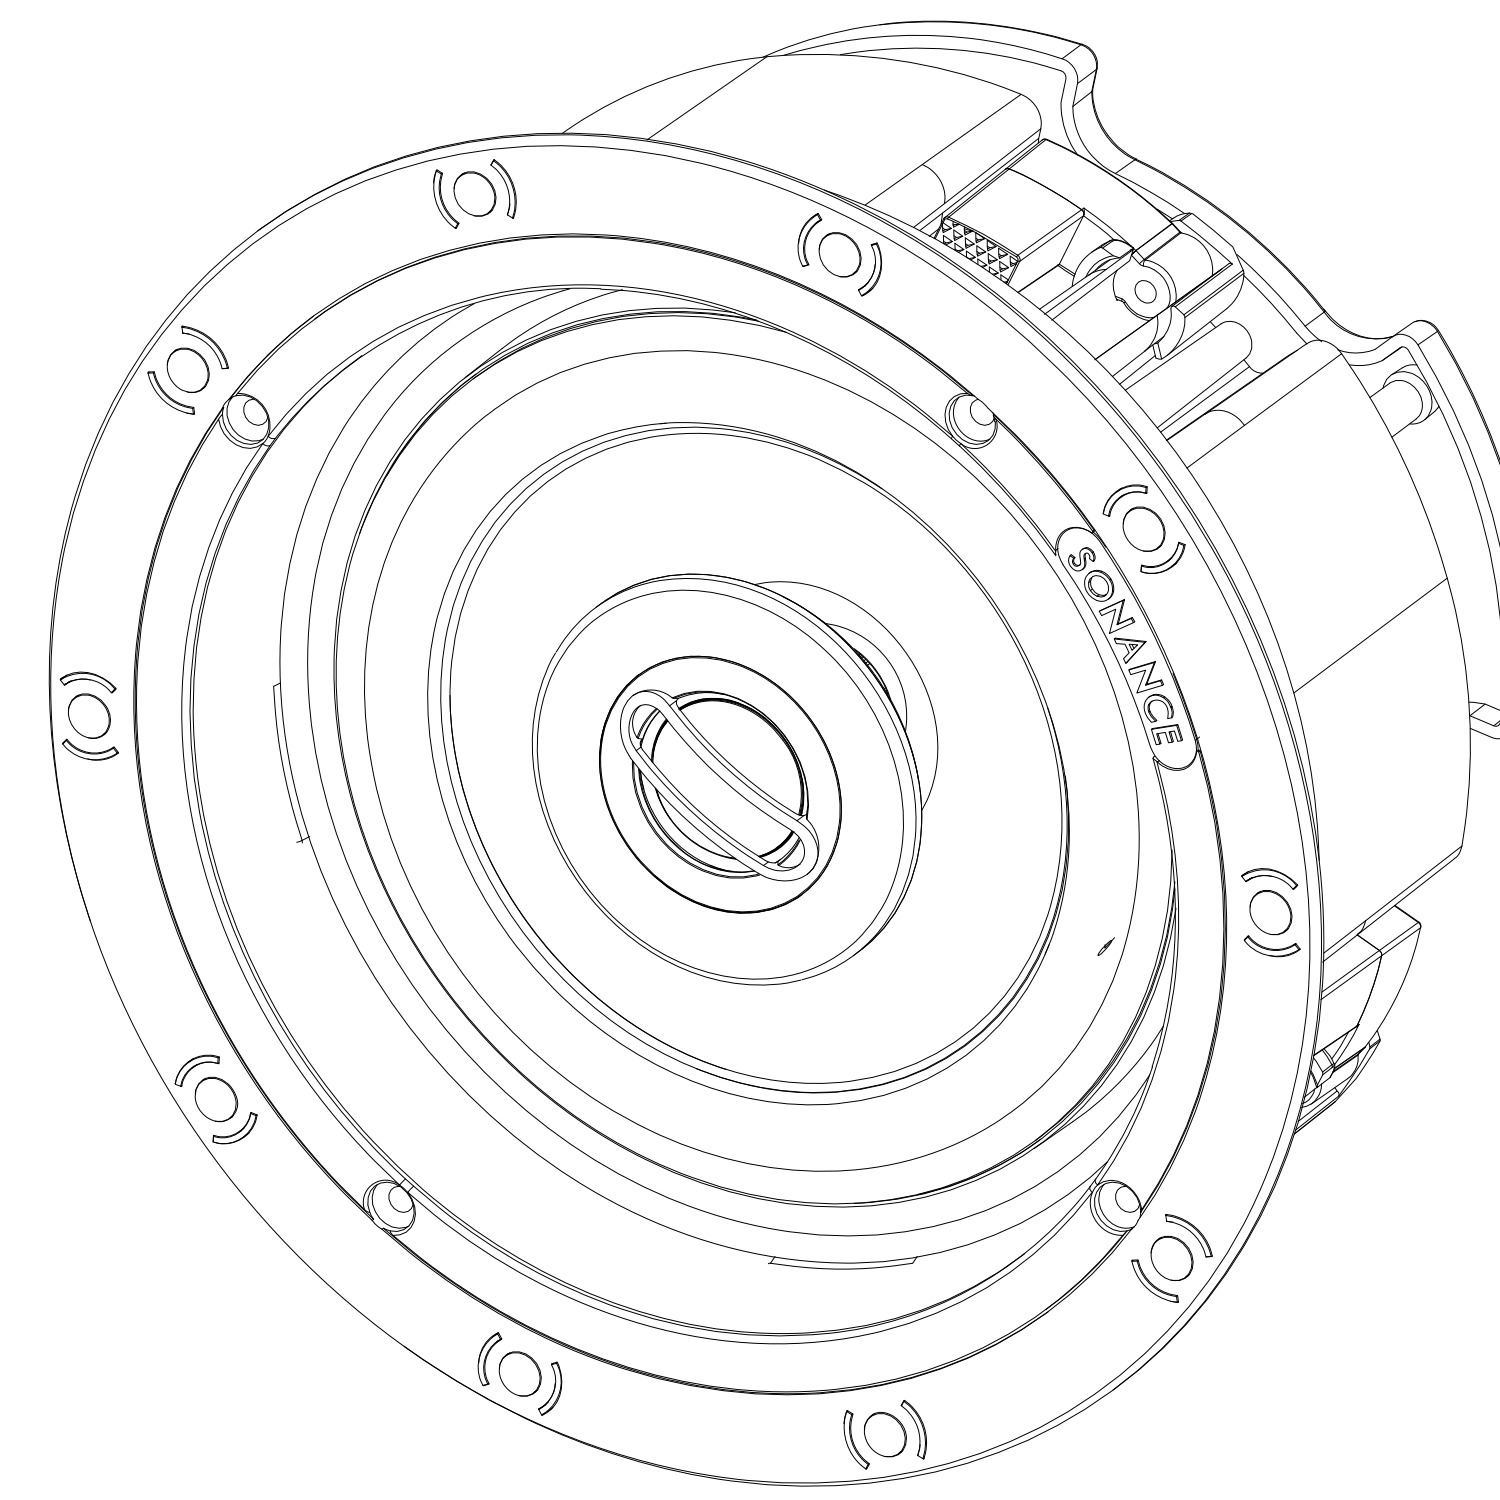

FRONT

BACK/MINIMUM CUTOUT

MOUNTING DEPTH

GRILLE

ISOMETRIC

SONANCE

212 Avenida Fabricante, San Clemente, CA. 92630
 800 582-7777 949 492-7777 FAX 949 361-5579
 www.sonance.com

VP66R

SCALE: 1:1

DRAWN BY:

DRWN - PART NUMBER

REV.

SHEET: OF

RELEASED ON: