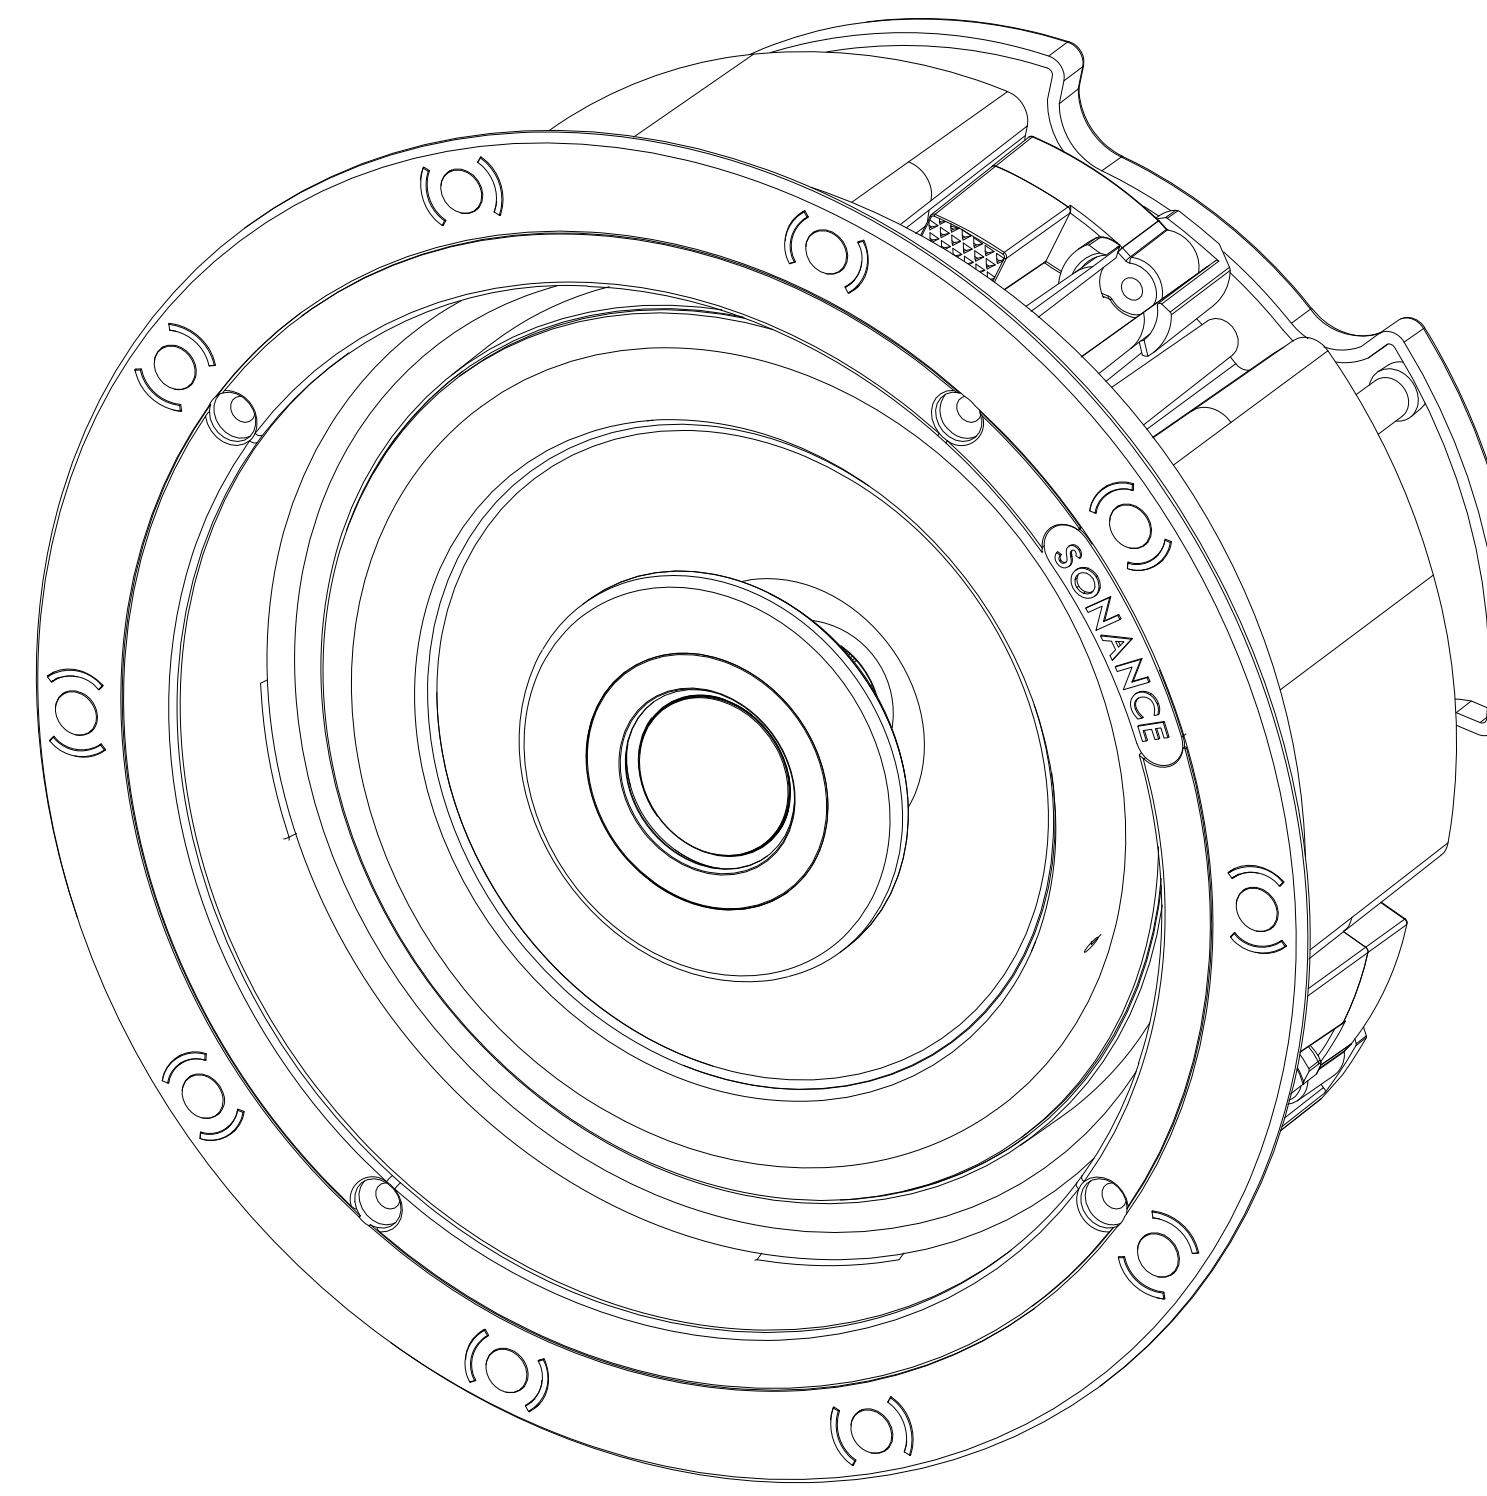

FRONT

BACK/MINIMUM CUTOUT

MOUNTING DEPTH

GRILLE

ISOMETRIC

SONANCE

212 Avenida Fabricante, San Clemente, CA. 92630
 800 582-7777 949 492-7777 FAX 949 361-5579
 www.sonance.com

VP62R

SCALE: 1:1

DRAWN BY:

DRWN - PART NUMBER

REV.

SHEET: OF

RELEASED ON: