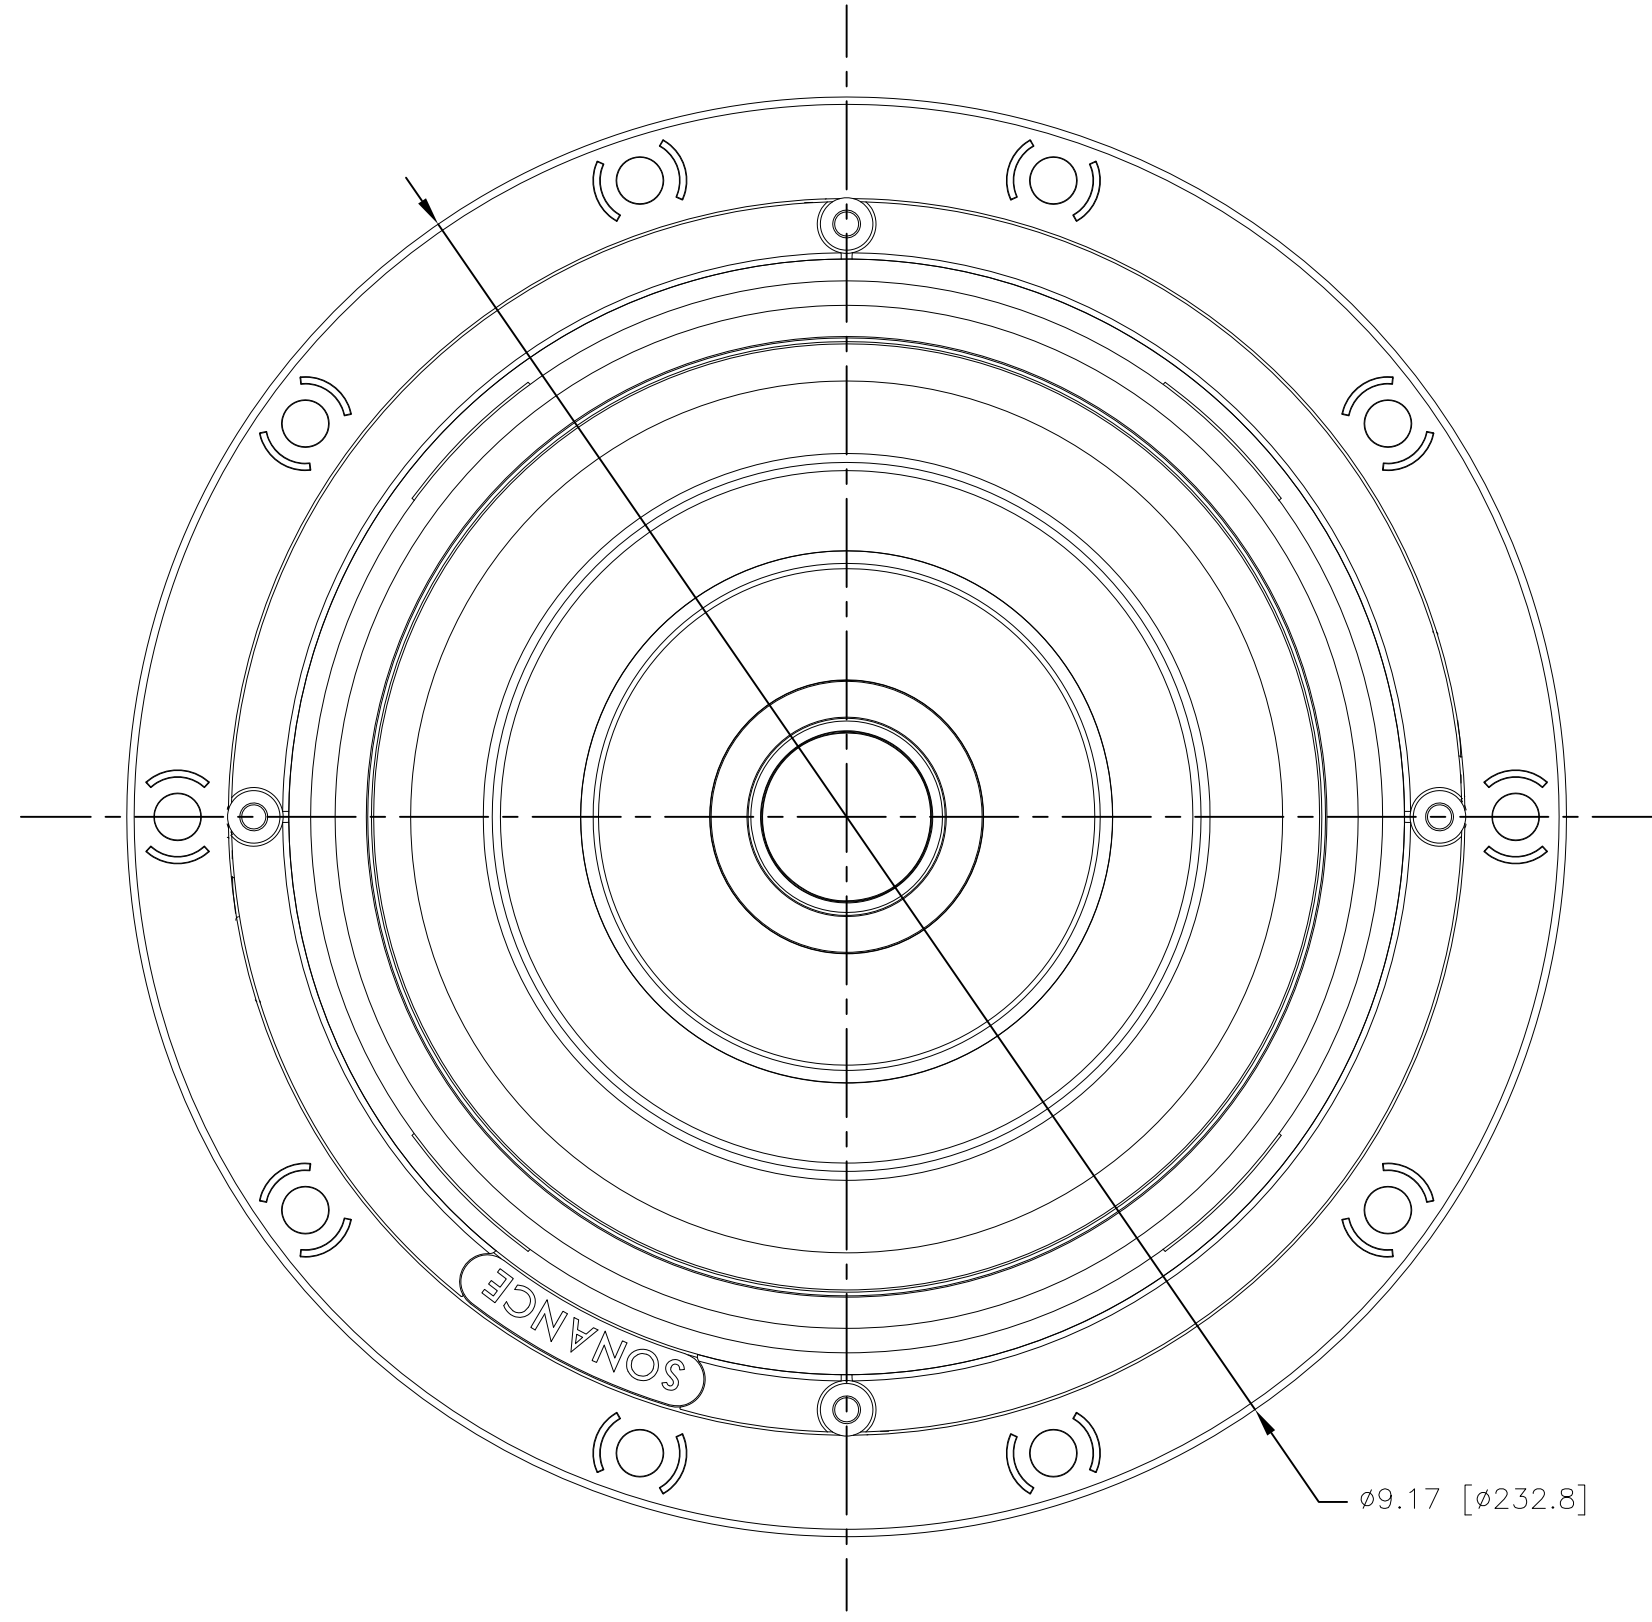

FRONT

BACK/MINIMUM CUTOUT

MOUNTING DEPTH

GRILLE

ISOMETRIC

SONANCE

212 Avenida Fabricante, San Clemente, CA. 92630
 800 582-7777 949 492-7777 FAX 949 361-5579
 www.sonance.com

VP62R

SCALE: 1:1

DRAWN BY:

DRWN - PART NUMBER

REV.

SHEET: OF

RELEASED ON: