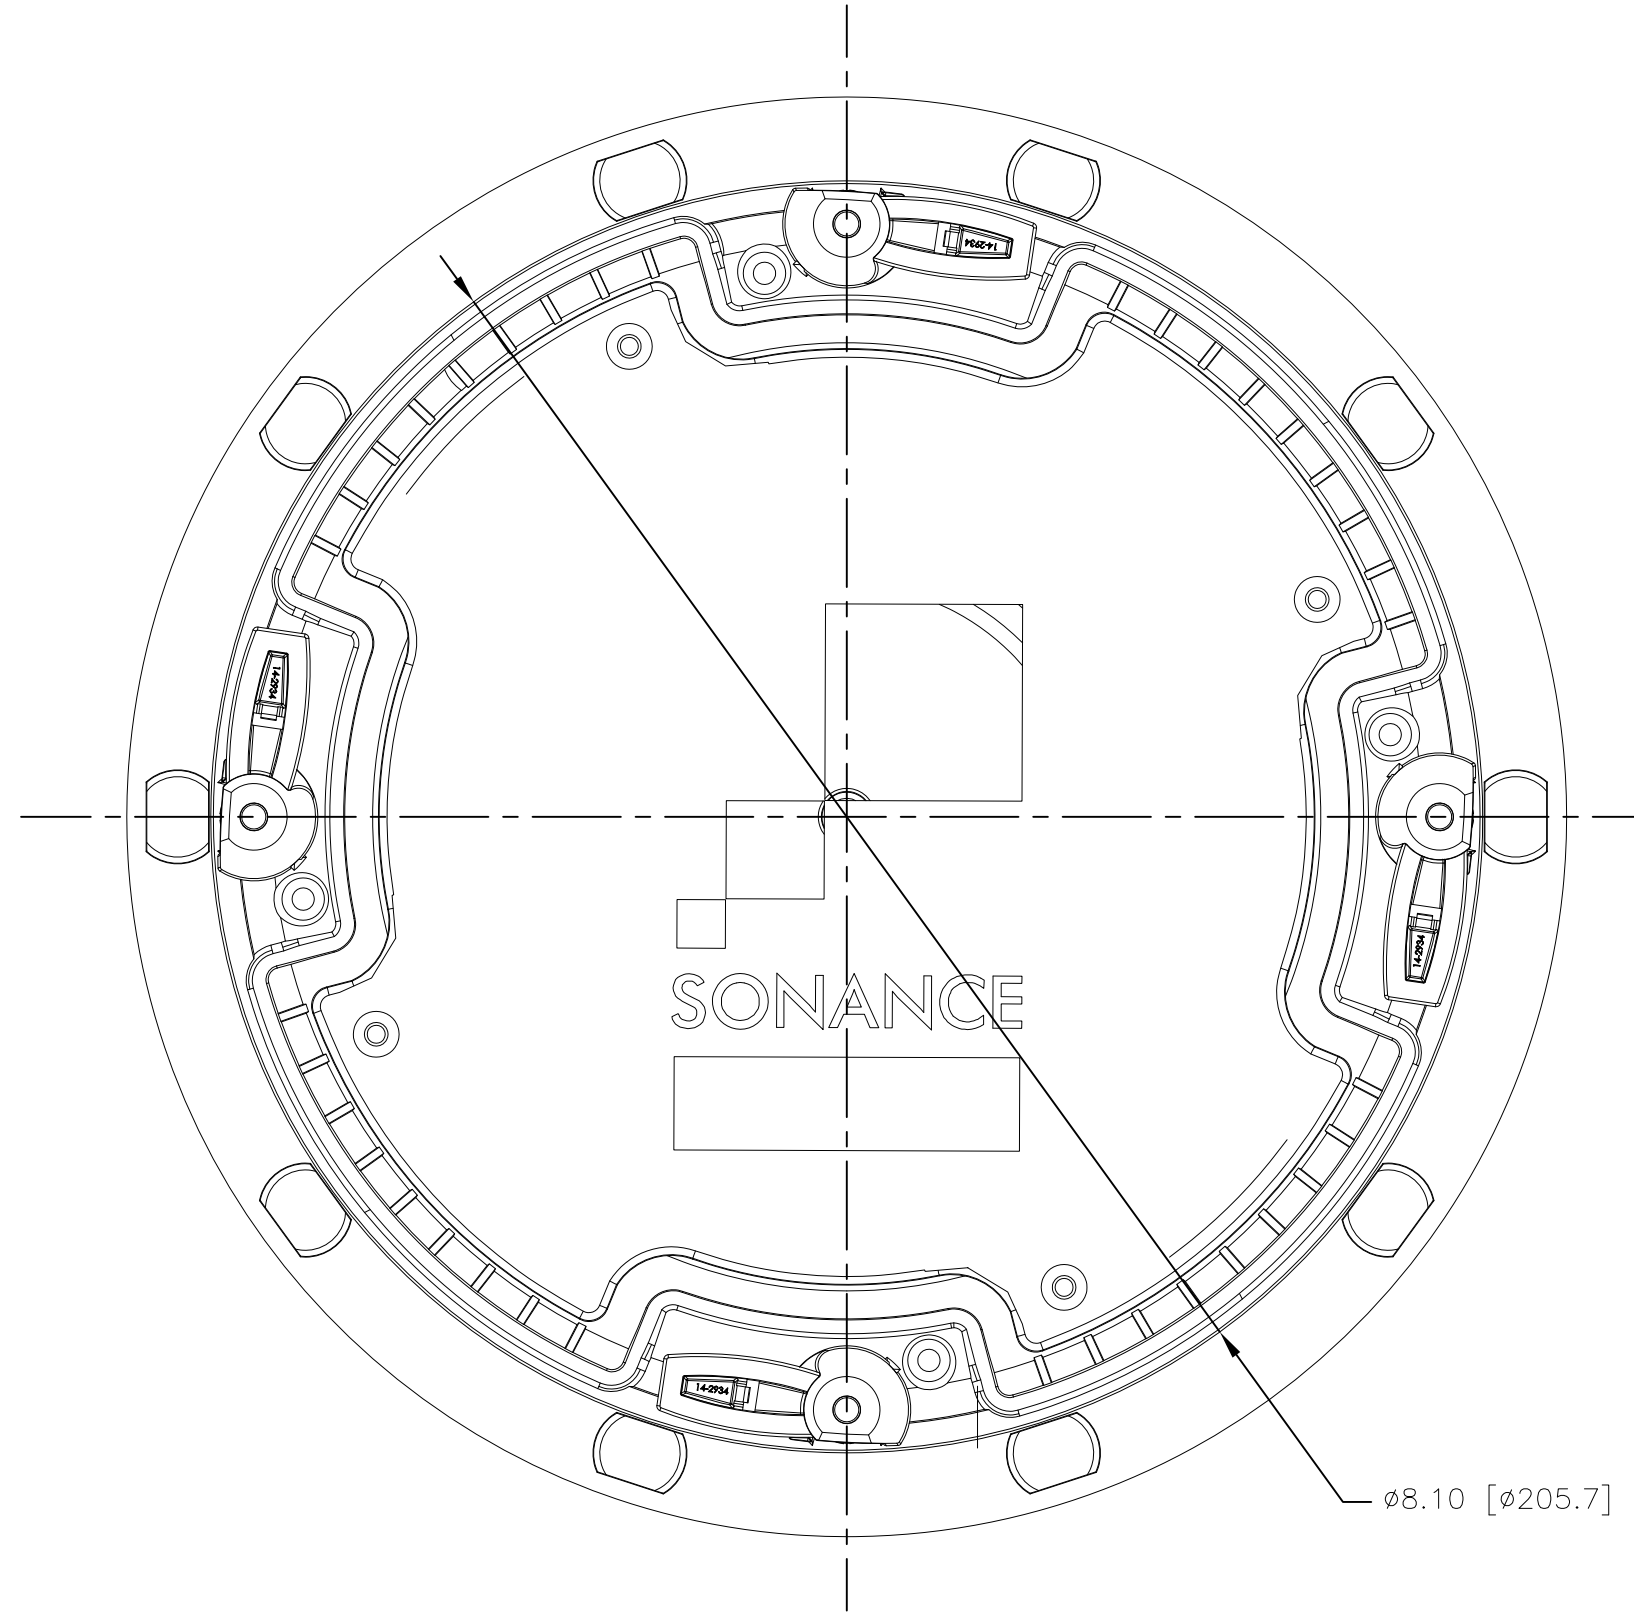

FRONT

BACK/MINIMUM CUTOUT

MOUNTING DEPTH

GRILLE

ISOMETRIC

SONANCE

212 Avenida Fabricante, San Clemente, CA. 92630
 800 582-7777 949 492-7777 FAX 949 361-5579
 www.sonance.com

VP62R

SCALE: 1:1

DRAWN BY:

DRWN - PART NUMBER

REV.

SHEET: OF

RELEASED ON: