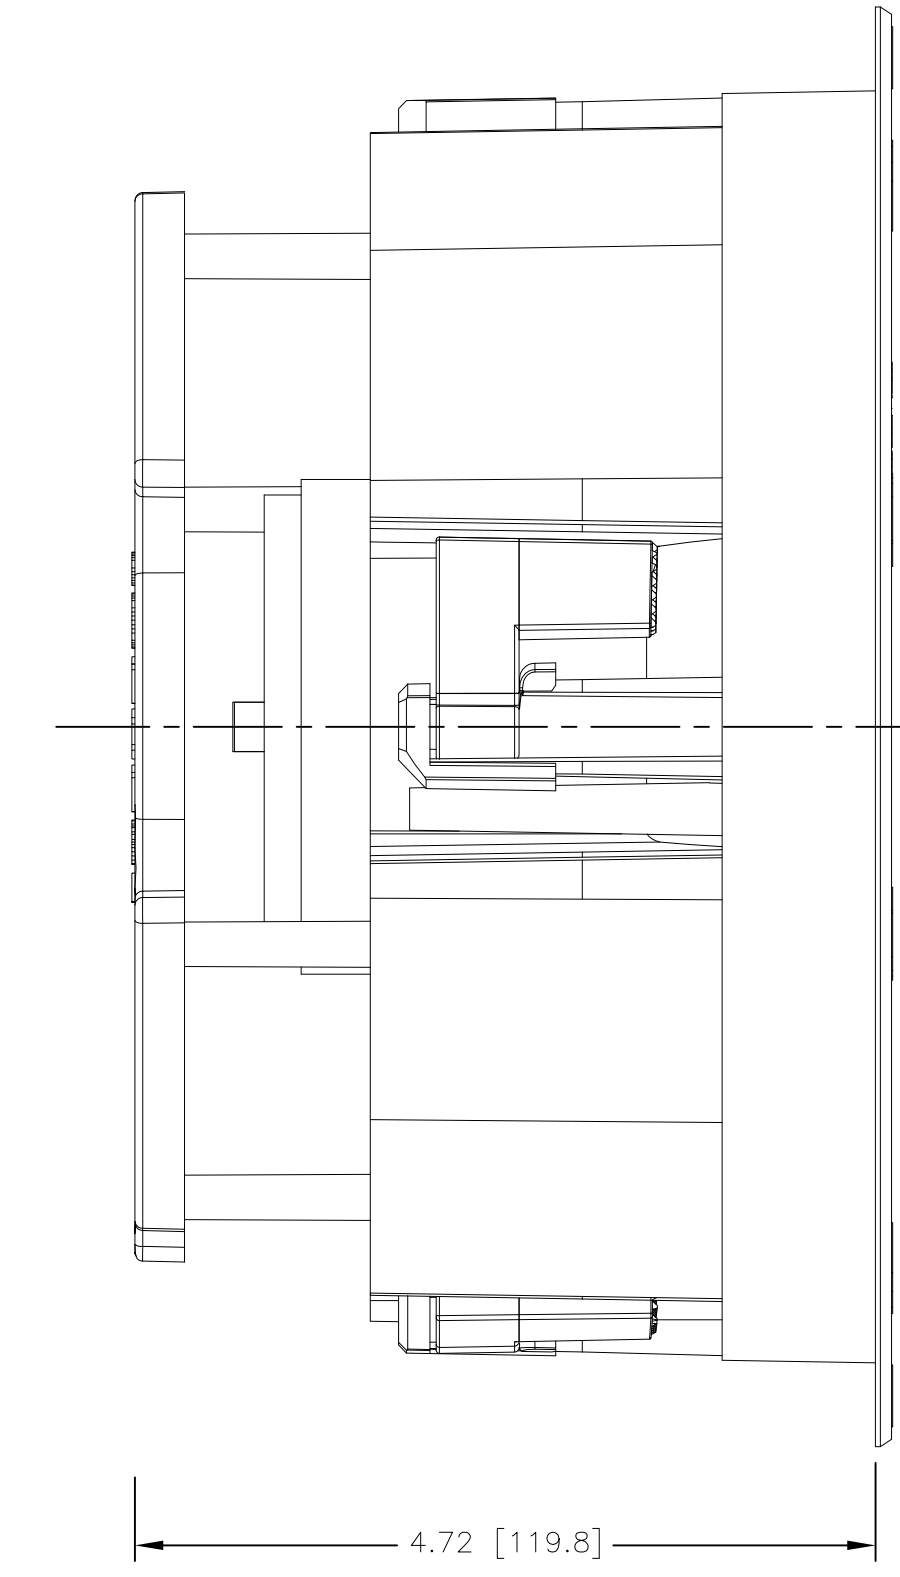

FRONT

BACK/MINIMUM CUTOUT

MOUNTING DEPTH

GRILLE

ISOMETRIC

SONANCE

212 Avenida Fabricante, San Clemente, CA. 92630
 800 582-7777 949 492-7777 FAX 949 361-5579
 www.sonance.com

VP62R

SCALE: 1:1

DRAWN BY:

DRWN - PART NUMBER

REV.

SHEET: OF

RELEASED ON: