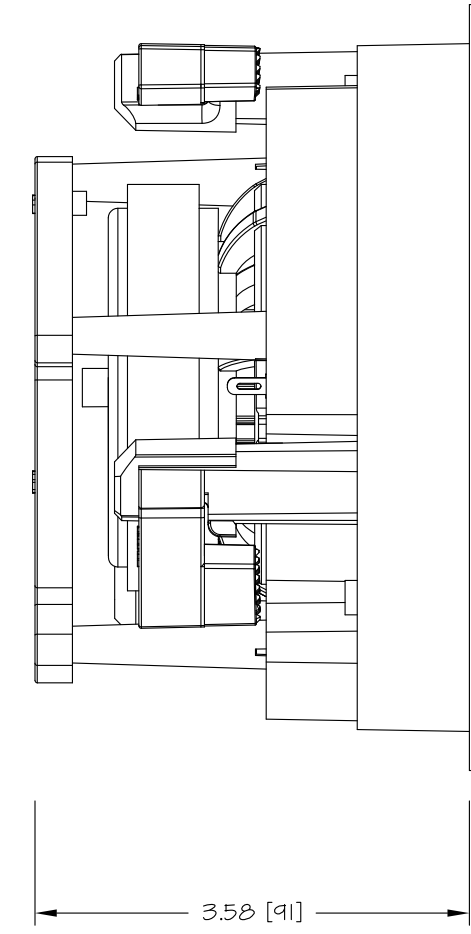

FRONT

BACK/MINIMUM CUTOUT

MOUNTING DEPTH

GRILLE

ISOMETRIC

SONANCE

212 Avenida Fabricante, San Clemente, CA. 92630
800 582-7777 949 492-7777 FAX 949 361-5579
www.sonance.com

VP48R

SCALE: 1:1

DRAWN BY:

DRWN - PART NUMBER

REV.

SHEET: OF

RELEASED ON: