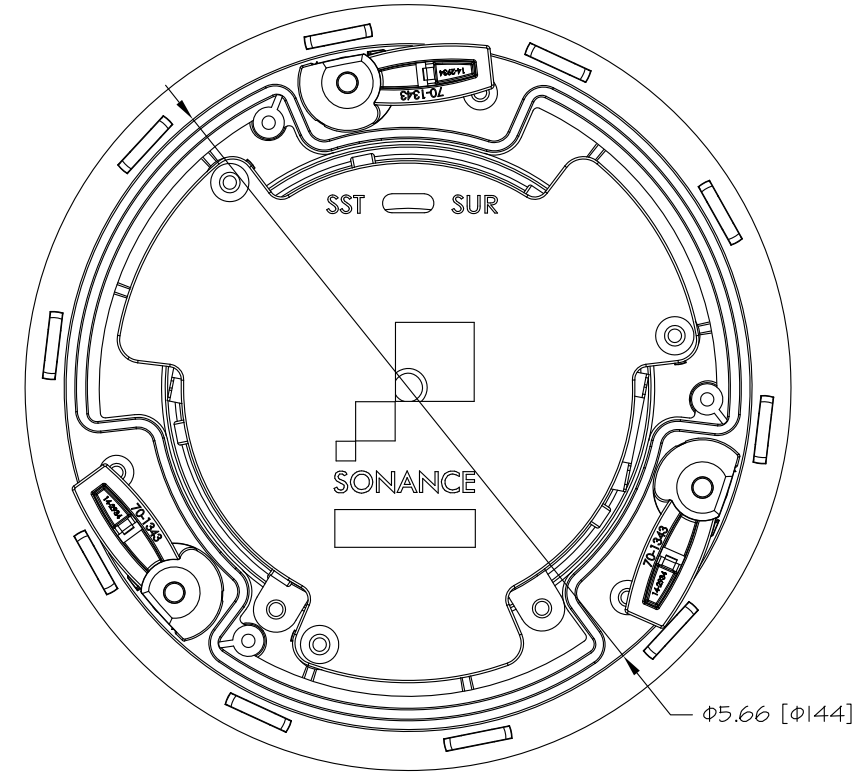

FRONT

BACK/MINIMUM CUTOUT

MOUNTING DEPTH

GRILLE

ISOMETRIC

SONANCE

212 Avenida Fabricante, San Clemente, CA. 92630
800 582-7777 949 492-7777 FAX 949 361-5579
www.sonance.com

VP48R

SCALE: 1:1

DRAWN BY:

DRWN - PART NUMBER

REV.

SHEET: OF

RELEASED ON: