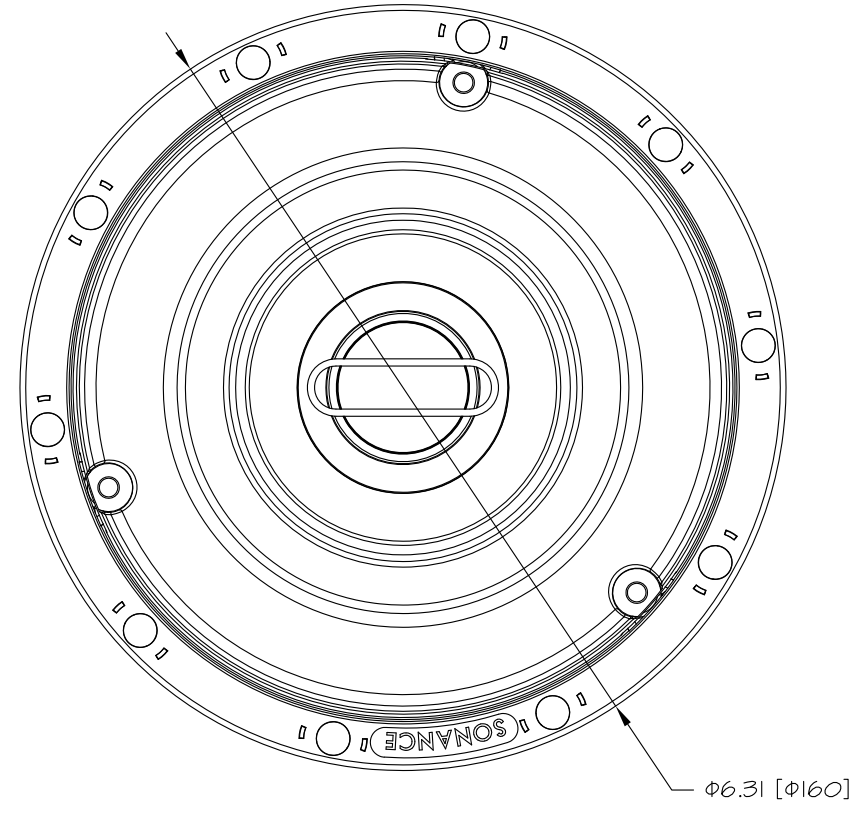

FRONT

BACK/MINIMUM CUTOUT

MOUNTING DEPTH

GRILLE

ISOMETRIC

SONANCE

212 Avenida Fabricante, San Clemente, CA. 92630
800 582-7777 949 492-7777 FAX 949 361-5579
www.sonance.com

VP48R

SCALE: 1:1

DRAWN BY:

DRWN - PART NUMBER

REV.

SHEET: OF

RELEASED ON: