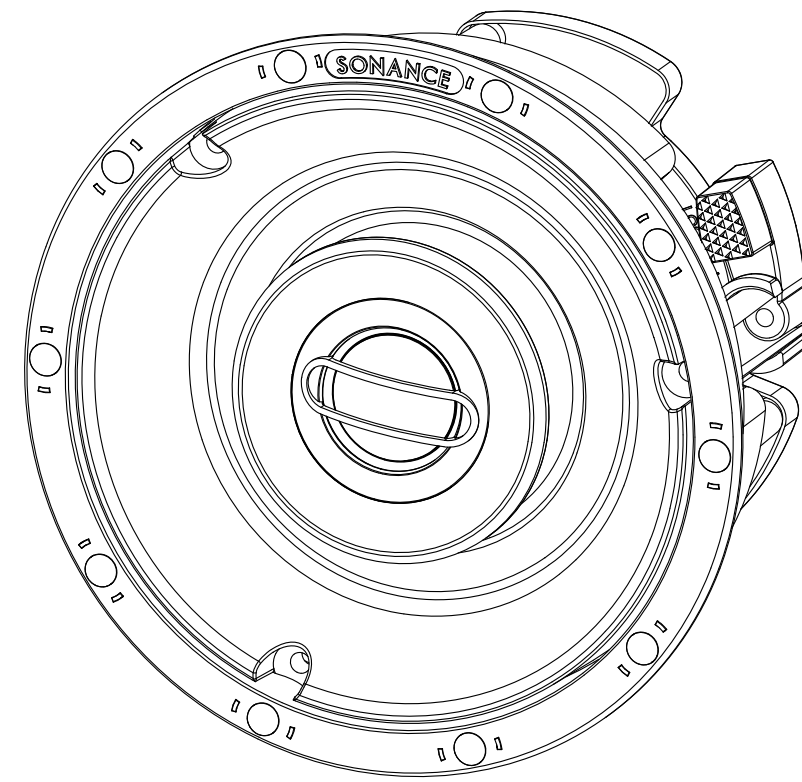

FRONT

BACK/MINIMUM CUTOUT

MOUNTING DEPTH

GRILLE

ISOMETRIC

SONANCE

212 Avenida Fabricante, San Clemente, CA. 92630
800 582-7777 949 492-7777 FAX 949 361-5579
www.sonance.com

VP48R

SCALE: 1:1

DRAWN BY:

DRWN - PART NUMBER

REV.

SHEET: OF

RELEASED ON: