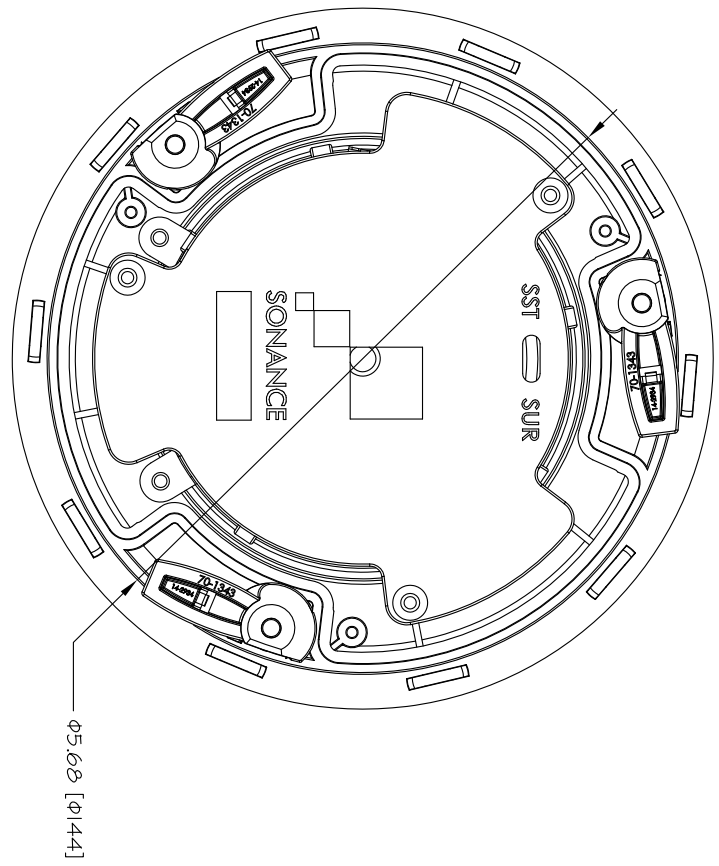

FRONT

BACK / MINIMUM CUTOUT

MOUNTING DEPTH

GRILLE

ISOMETRIC

SONANCE

212 Avenida Fabricante, San Clemente, CA. 92630
800 582-7777 949 492-7777 FAX 949 361-5579
www.sonance.com

VP46R

SCALE: 1:1

DRAWN BY:

DRWN - PART NUMBER

REV.

SHEET: OF

RELEASED ON: