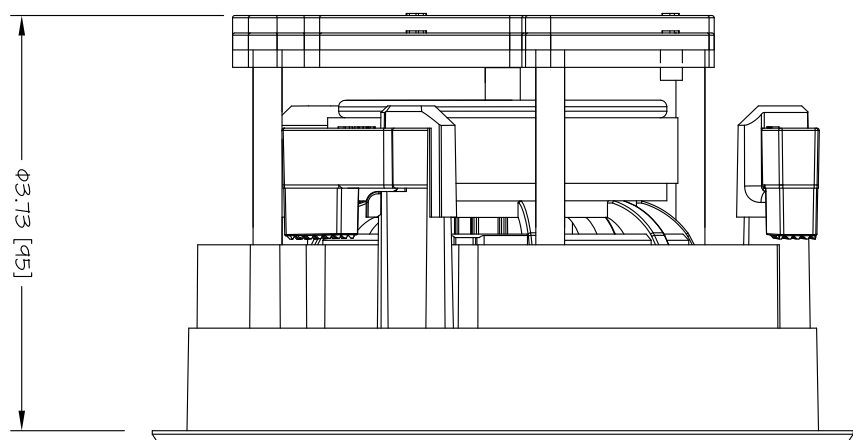

FRONT

BACK / MINIMUM CUTOUT

MOUNTING DEPTH

GRILLE

ISOMETRIC

SONANCE

212 Avenida Fabricante, San Clemente, CA. 92630
800 582-7777 949 492-7777 FAX 949 361-5579
www.sonance.com

VP46R

SCALE: 1:1

DRAWN BY:

DRWN - PART NUMBER

REV.

SHEET: OF

RELEASED ON: