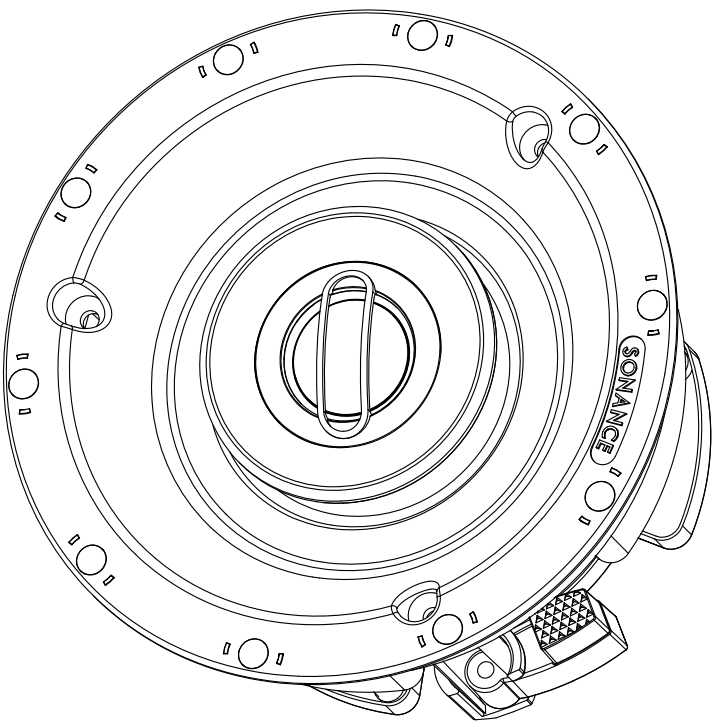

FRONT

BACK / MINIMUM CUTOUT

MOUNTING DEPTH

GRILLE

ISOMETRIC

SONANCE

212 Avenida Fabricante, San Clemente, CA. 92630
800 582-7777 949 492-7777 FAX 949 361-5579
www.sonance.com

VP46R

SCALE: 1:1

DRAWN BY:

DRWN - PART NUMBER

REV.

SHEET: OF

RELEASED ON: