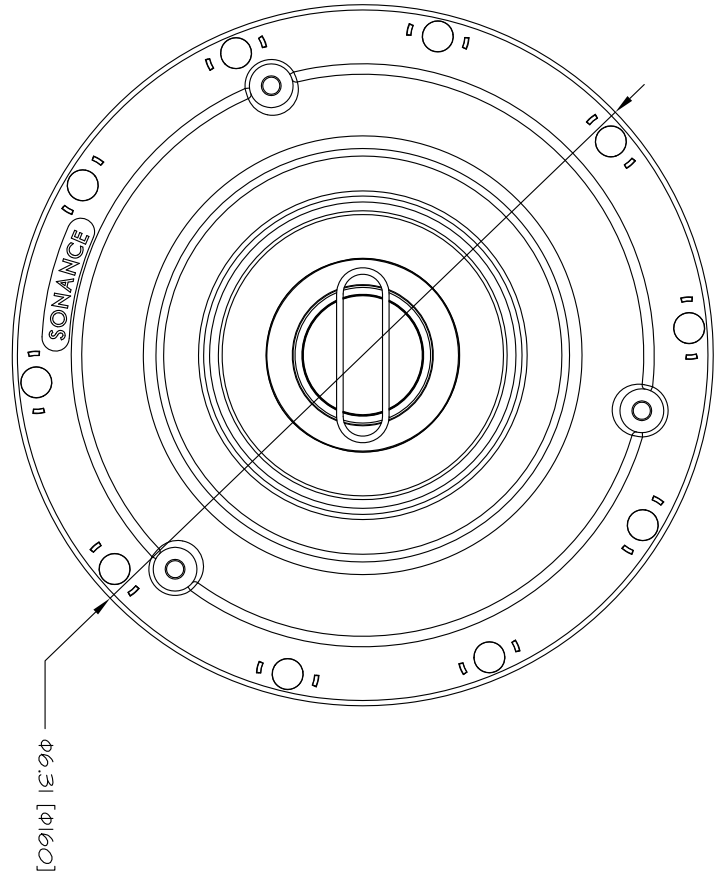

FRONT

BACK / MINIMUM CUTOUT

MOUNTING DEPTH

GRILLE

ISOMETRIC

SONANCE

212 Avenida Fabricante, San Clemente, CA. 92630
800 582-7777 949 492-7777 FAX 949 361-5579
www.sonance.com

VP46R

SCALE: 1:1

DRAWN BY:

DRWN - PART NUMBER

REV.

SHEET: OF

RELEASED ON: